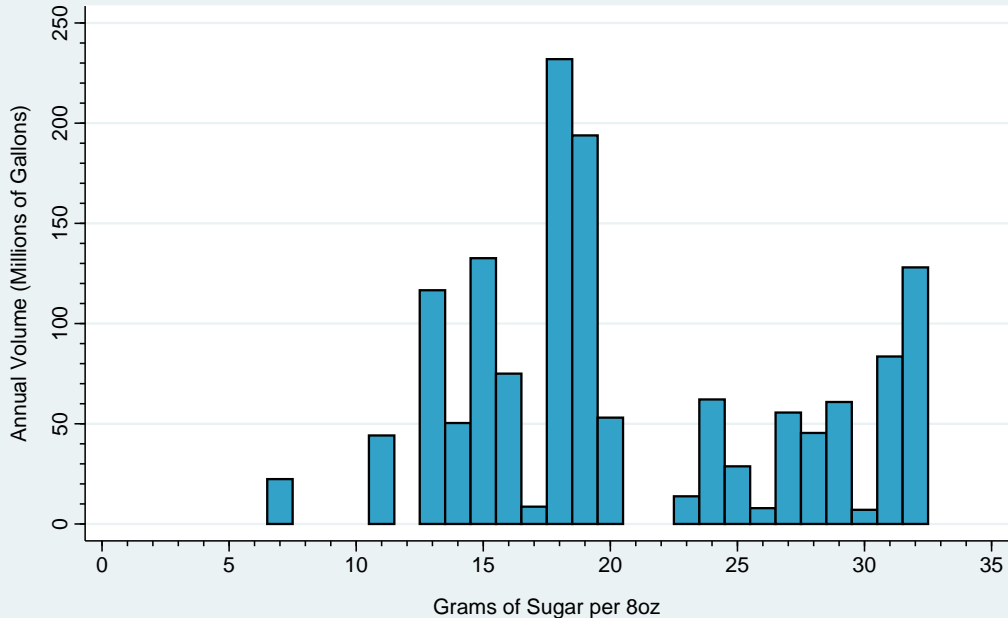

Sugary Drink Volume (Millions of Gallons) by Grams of Sugar per 8oz Fruit Drinks, 2016