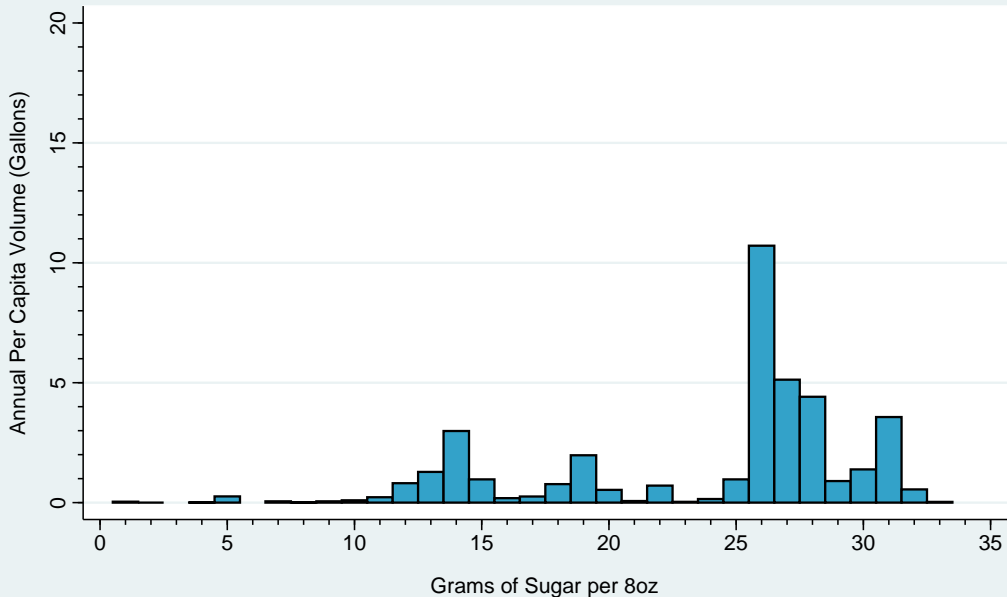

Per Capita Sugary Drink Volume (Gallons) by Grams of Sugar per 8oz Wyoming, 2015

Data Sources:
Sugary Drink Tax Revenue Calculator
Beverage Marketing Corporation