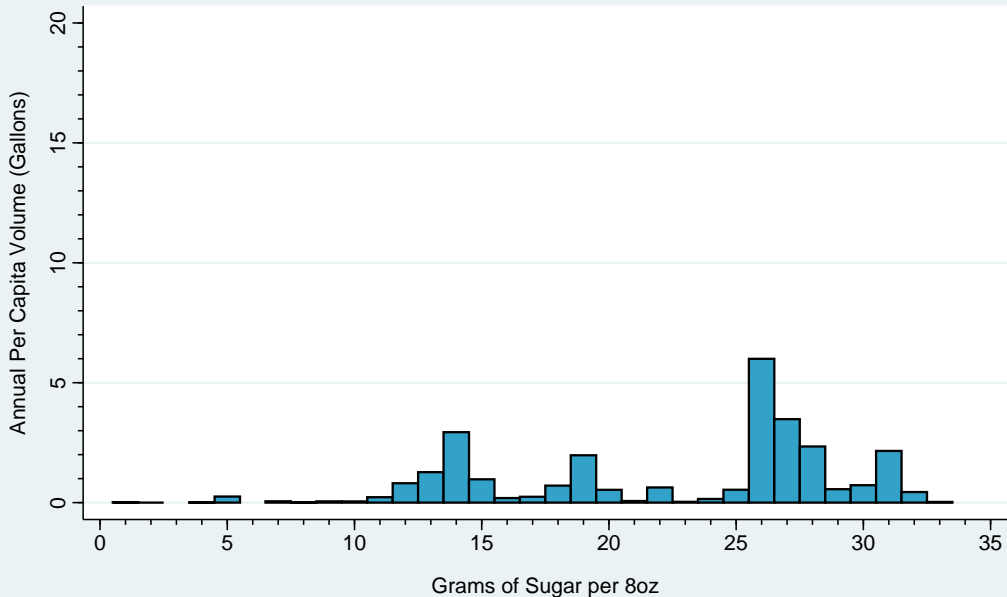

Sugary Drink Volume (Millions of Gallons) by Grams of Sugar per 8oz Value-added Water, 2016

APPENDIX C

Per Capita Sugary Drink Volume (Gallons) by Grams of Sugar per 8oz

U.S. States, 2015

Per Capita Sugary Drink Volume (Gallons) by Grams of Sugar per 8oz Alaska, 2015