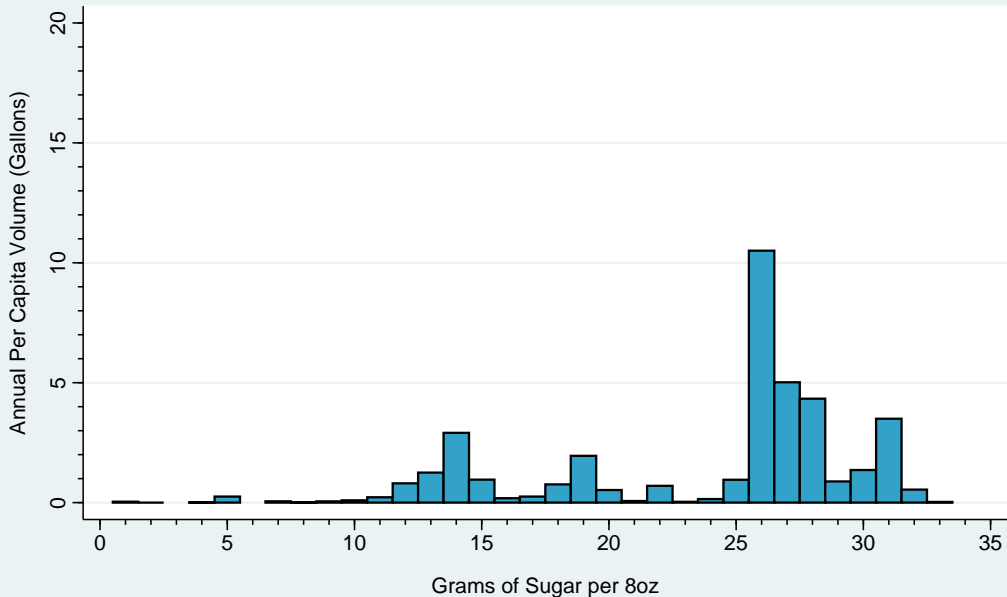

Per Capita Sugary Drink Volume (Gallons) by Grams of Sugar per 8oz Montana, 2015

Data Sources:
Sugary Drink Tax Revenue Calculator
Beverage Marketing Corporation