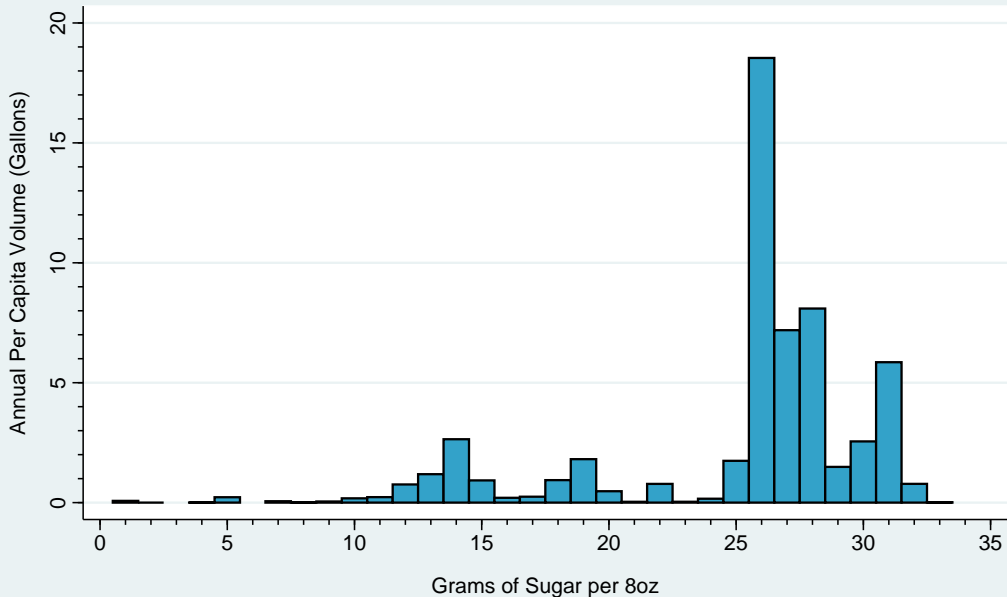

Per Capita Sugary Drink Volume (Gallons) by Grams of Sugar per 8oz North Dakota, 2015

Data Sources:
Sugary Drink Tax Revenue Calculator
Beverage Marketing Corporation