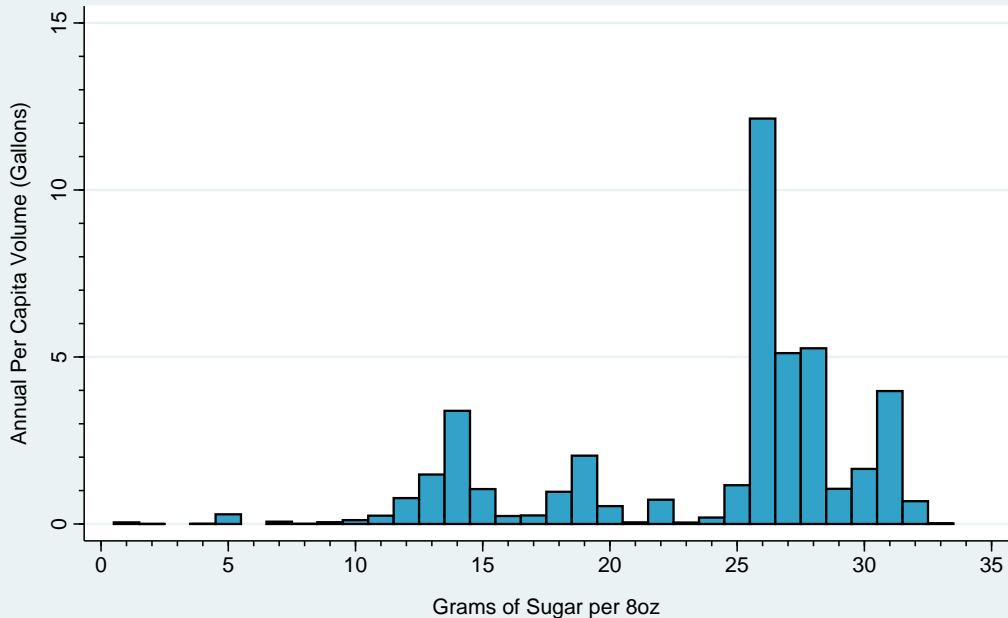

APPENDIX A

Per Capita Sugary Drink Volume (Gallons) by Grams of Sugar per 8oz

U.S., 2016

Per Capita Sugary Drink Volume (Gallons) by Grams of Sugar per 8oz US Population Total, 2016

APPENDIX B

Sugary Drink Volume (Millions of Gallons) by Grams of Sugar per 8oz

Sugary Drink Beverage Categories, 2016

Carbonated Soft Drinks

Fruit Drinks

Energy Drinks

Sports Drinks

Coffee Drinks

Tea Drinks

Value-added Water