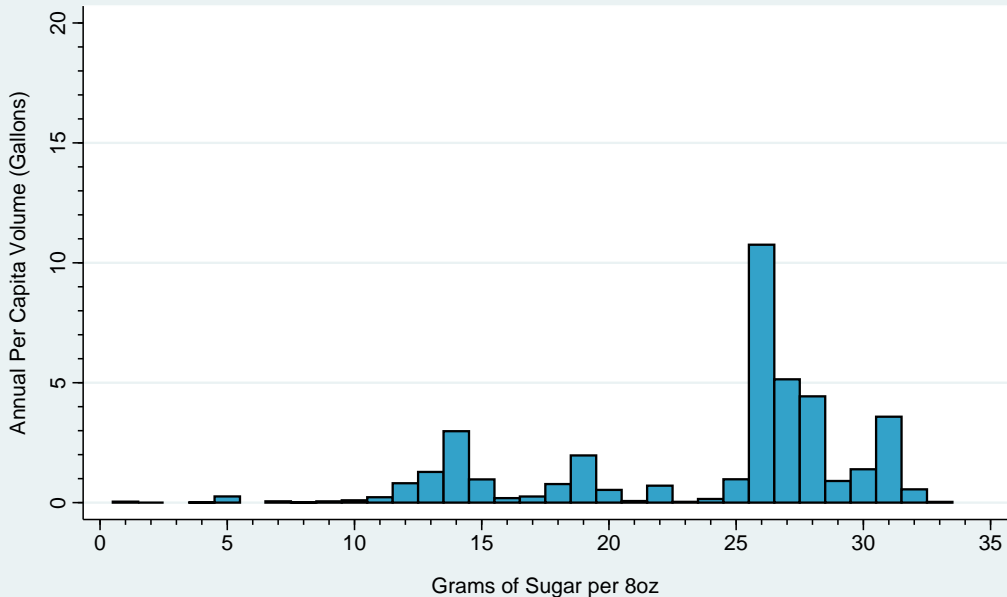

Per Capita Sugary Drink Volume (Gallons) by Grams of Sugar per 8oz Idaho, 2015

Data Sources:
Sugary Drink Tax Revenue Calculator
Beverage Marketing Corporation