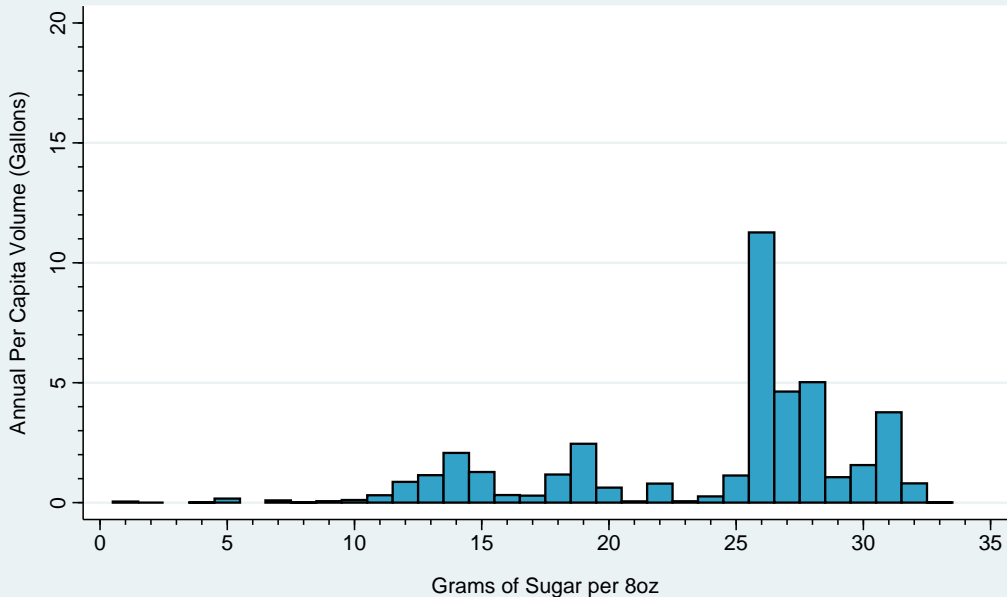

Per Capita Sugary Drink Volume (Gallons) by Grams of Sugar per 8oz New York, 2015

Data Sources:
Sugary Drink Tax Revenue Calculator
Beverage Marketing Corporation