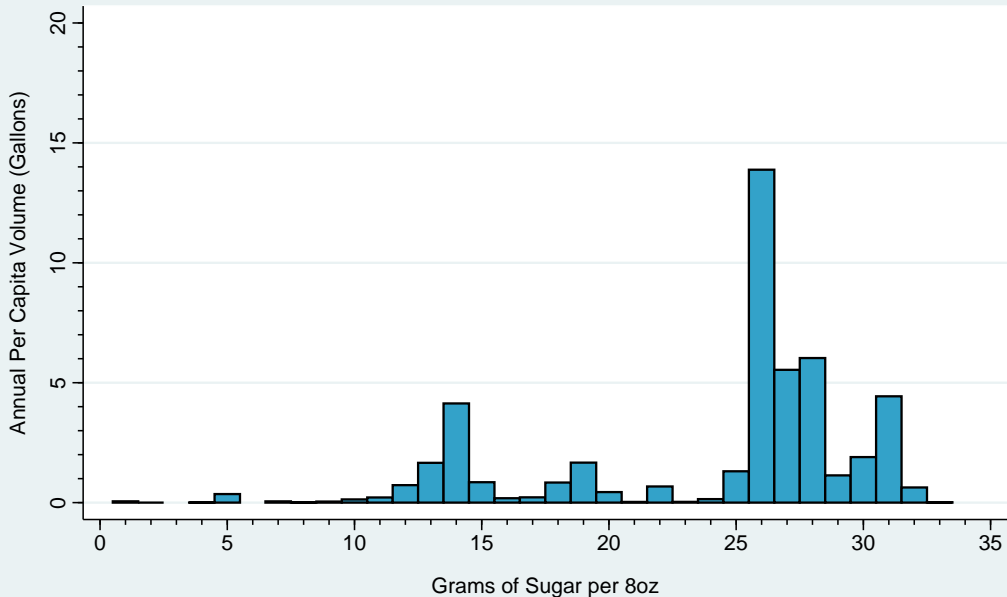

Per Capita Sugary Drink Volume (Gallons) by Grams of Sugar per 8oz Mississippi, 2015

Data Sources:
Sugary Drink Tax Revenue Calculator
Beverage Marketing Corporation