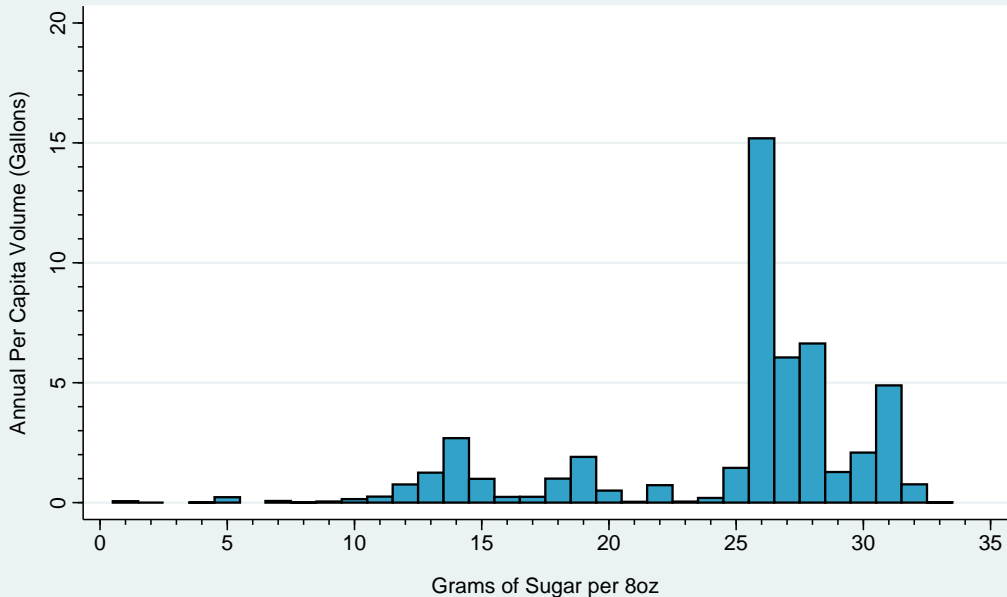

Per Capita Sugary Drink Volume (Gallons) by Grams of Sugar per 8oz Indiana, 2015

Data Sources:
Sugary Drink Tax Revenue Calculator
Beverage Marketing Corporation