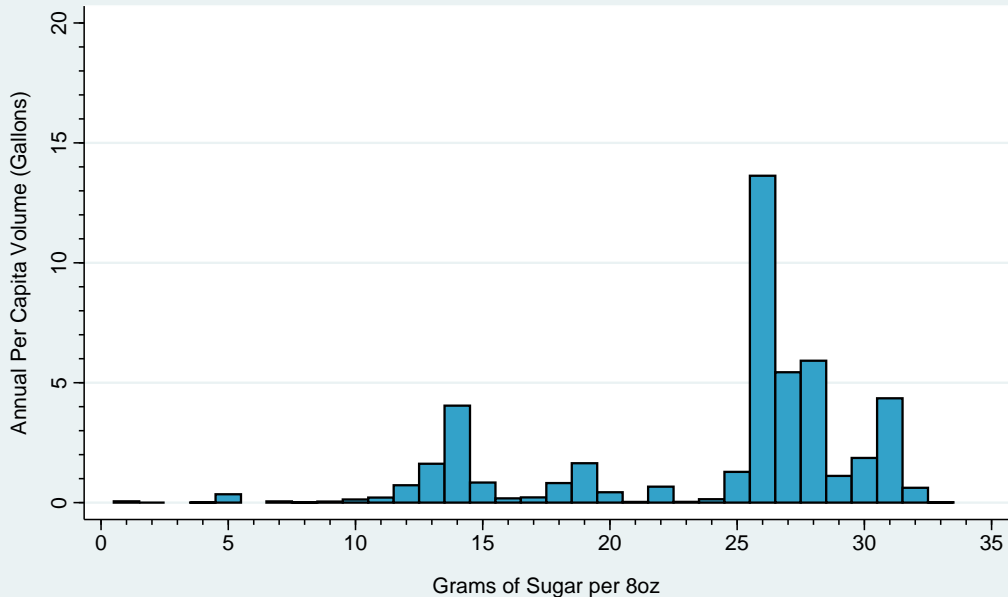

Per Capita Sugary Drink Volume (Gallons) by Grams of Sugar per 8oz Alabama, 2015

Data Sources:
Sugary Drink Tax Revenue Calculator
Beverage Marketing Corporation