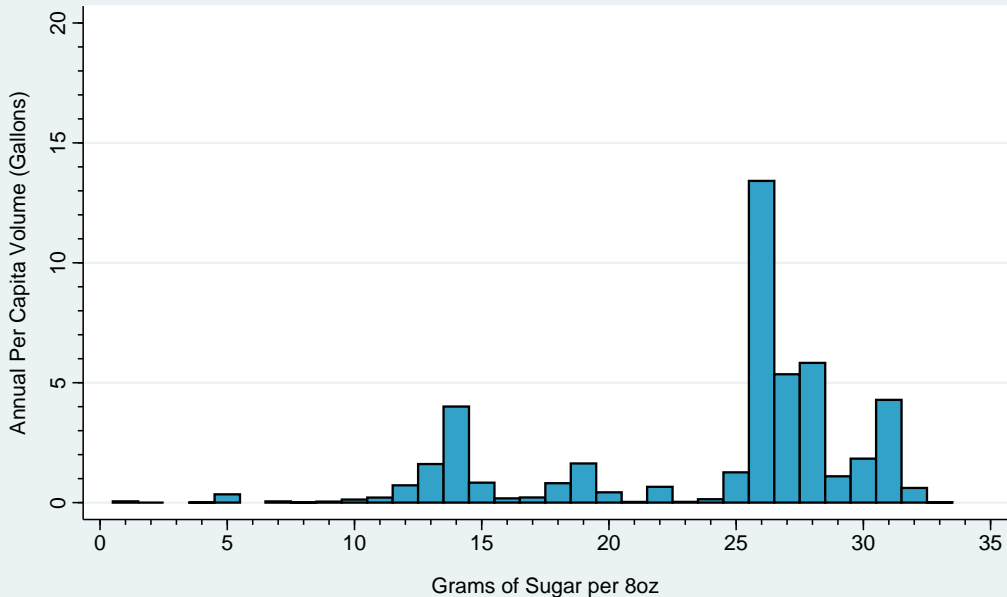

Per Capita Sugary Drink Volume (Gallons) by Grams of Sugar per 8oz South Carolina, 2015

Data Sources:
Sugary Drink Tax Revenue Calculator
Beverage Marketing Corporation