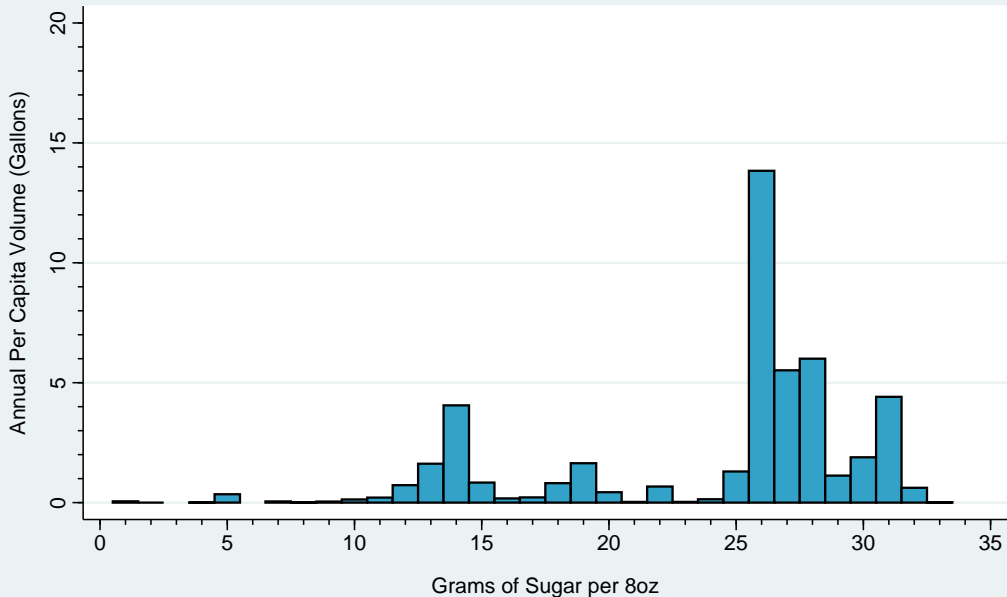

Per Capita Sugary Drink Volume (Gallons) by Grams of Sugar per 8oz Arkansas, 2015

Data Sources:
Sugary Drink Tax Revenue Calculator
Beverage Marketing Corporation