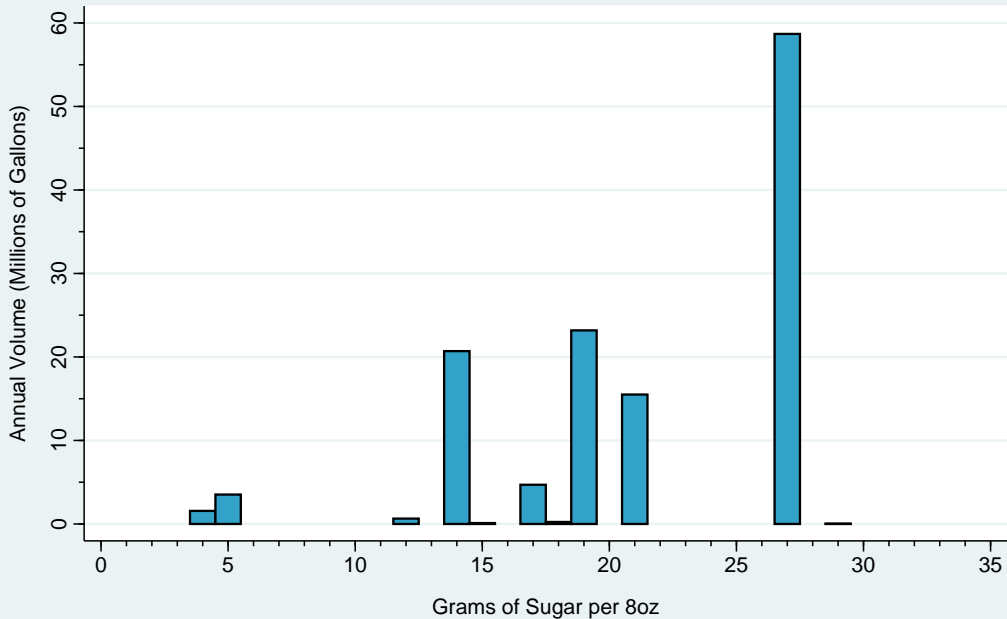

Sugary Drink Volume (Millions of Gallons) by Grams of Sugar per 8oz Coffee Drinks, 2016