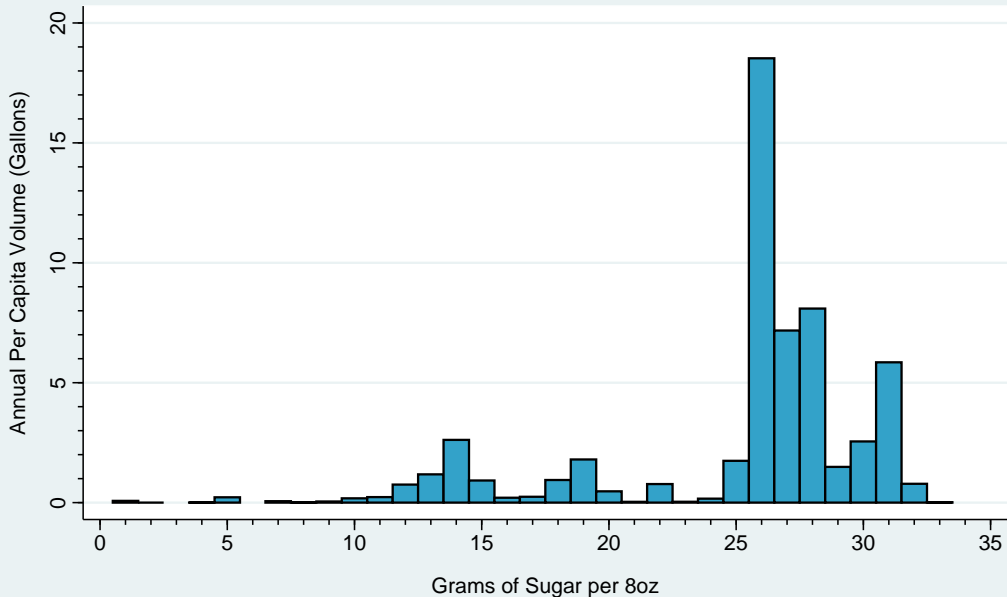

Per Capita Sugary Drink Volume (Gallons) by Grams of Sugar per 8oz Nebraska, 2015

Data Sources:
Sugary Drink Tax Revenue Calculator
Beverage Marketing Corporation