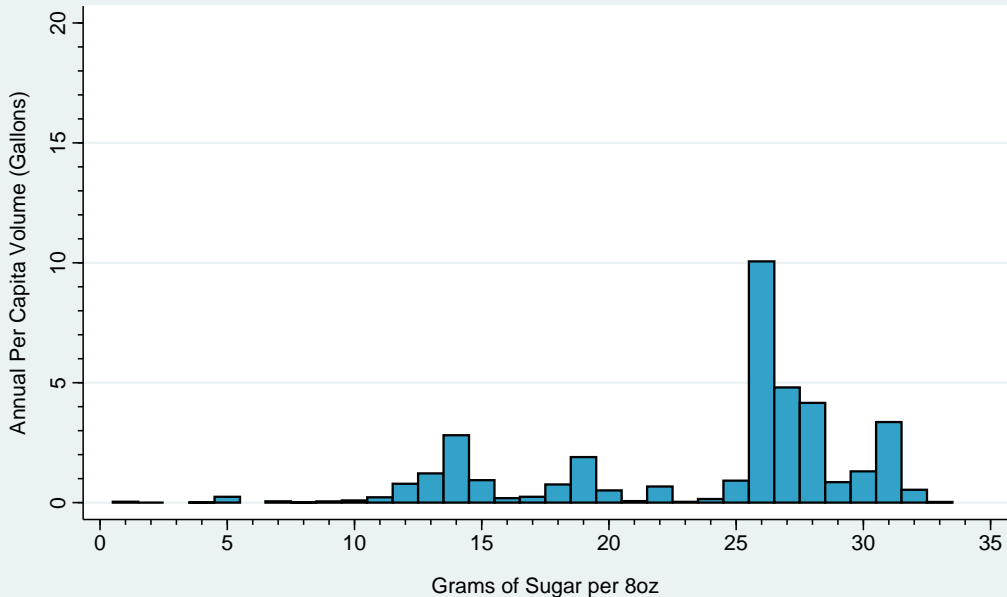

Per Capita Sugary Drink Volume (Gallons) by Grams of Sugar per 8oz Colorado, 2015

Data Sources:
Sugary Drink Tax Revenue Calculator
Beverage Marketing Corporation