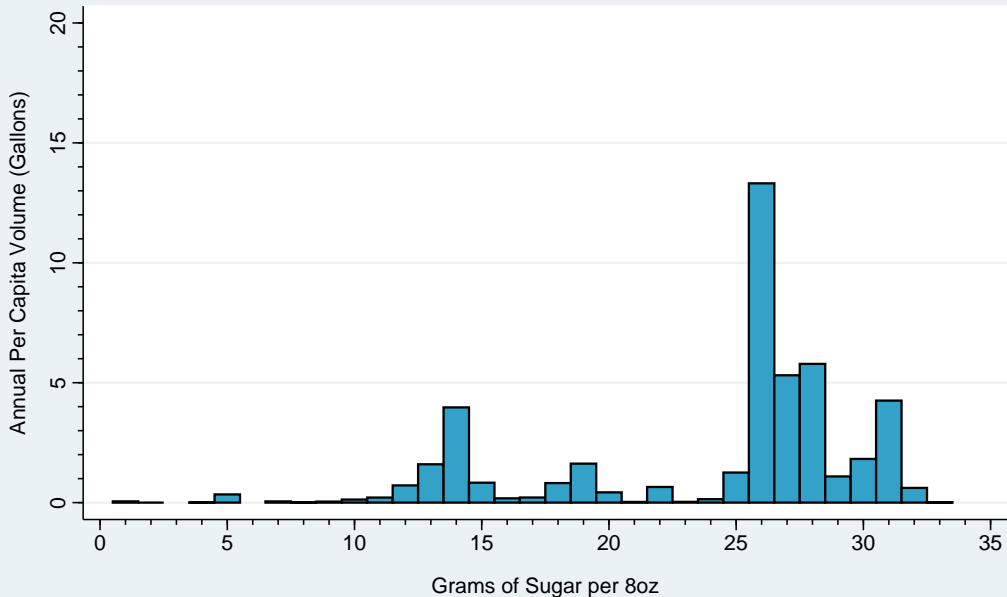

Per Capita Sugary Drink Volume (Gallons) by Grams of Sugar per 8oz Georgia, 2015

Data Sources:
Sugary Drink Tax Revenue Calculator
Beverage Marketing Corporation