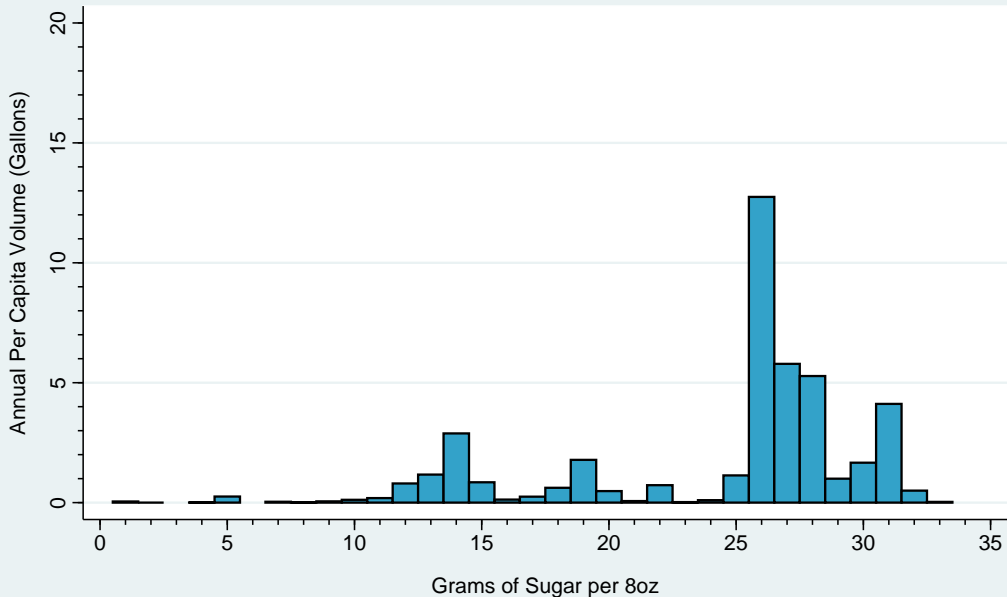

Per Capita Sugary Drink Volume (Gallons) by Grams of Sugar per 8oz Arizona, 2015

Data Sources:
Sugary Drink Tax Revenue Calculator
Beverage Marketing Corporation