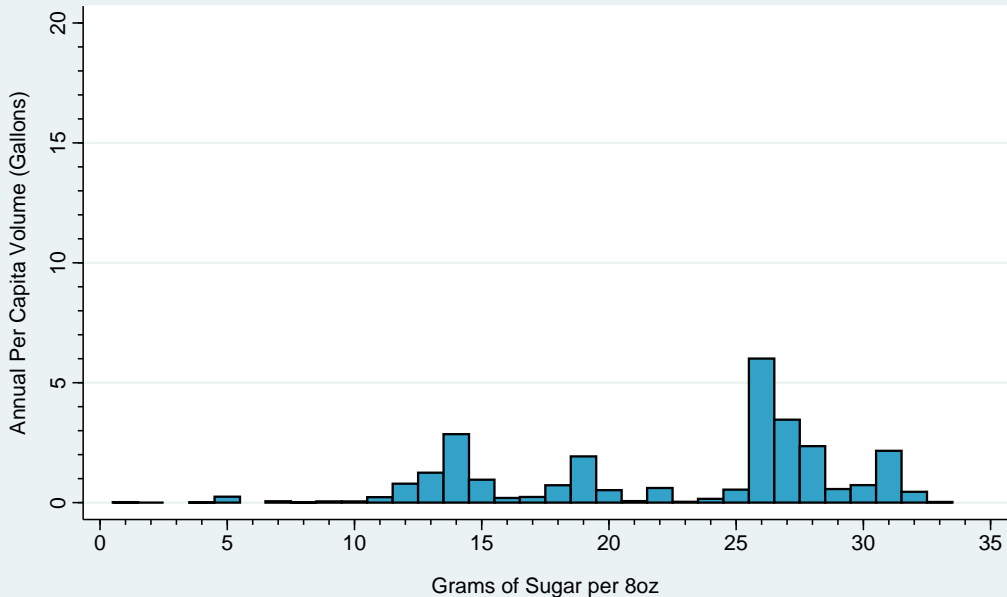

Data Sources:
Sugary Drink Tax Revenue Calculator
Beverage Marketing Corporation

Per Capita Sugary Drink Volume (Gallons) by Grams of Sugar per 8oz California, 2015

Data Sources:
Sugary Drink Tax Revenue Calculator
Beverage Marketing Corporation