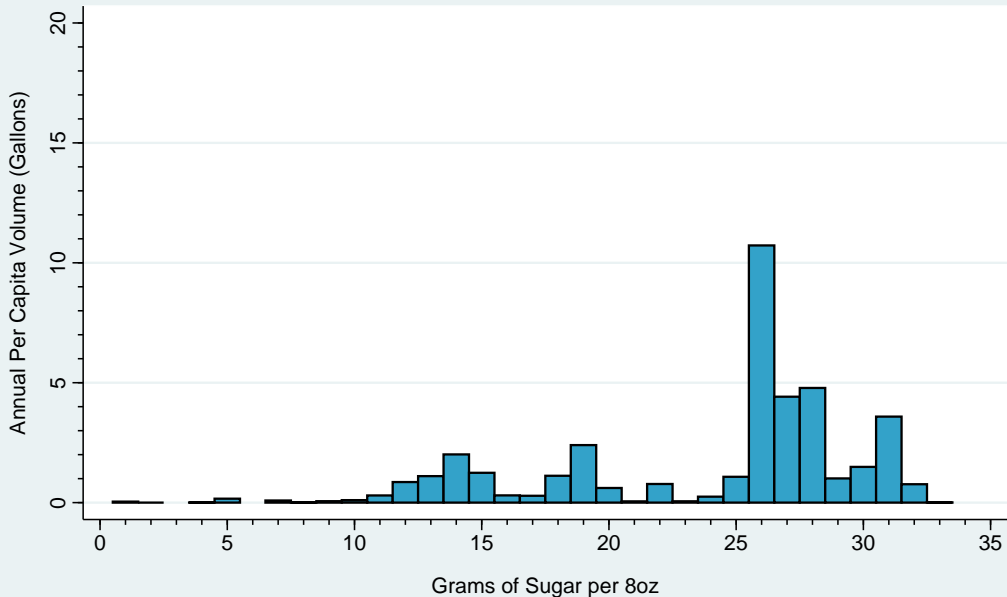

Per Capita Sugary Drink Volume (Gallons) by Grams of Sugar per 8oz Massachusetts, 2015

Data Sources:
Sugary Drink Tax Revenue Calculator
Beverage Marketing Corporation