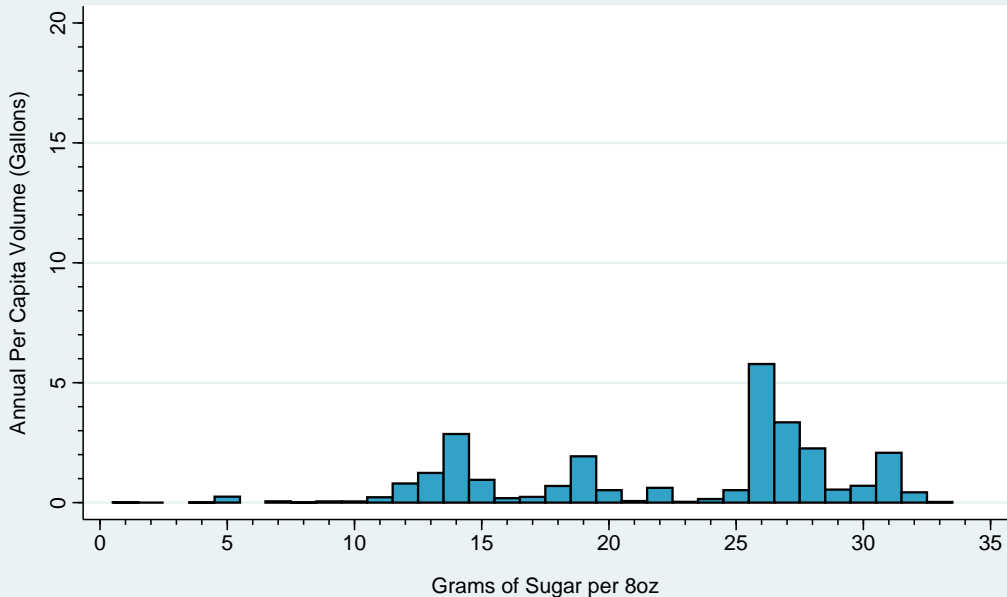

Per Capita Sugary Drink Volume (Gallons) by Grams of Sugar per 8oz Washington, 2015

Data Sources:
Sugary Drink Tax Revenue Calculator
Beverage Marketing Corporation