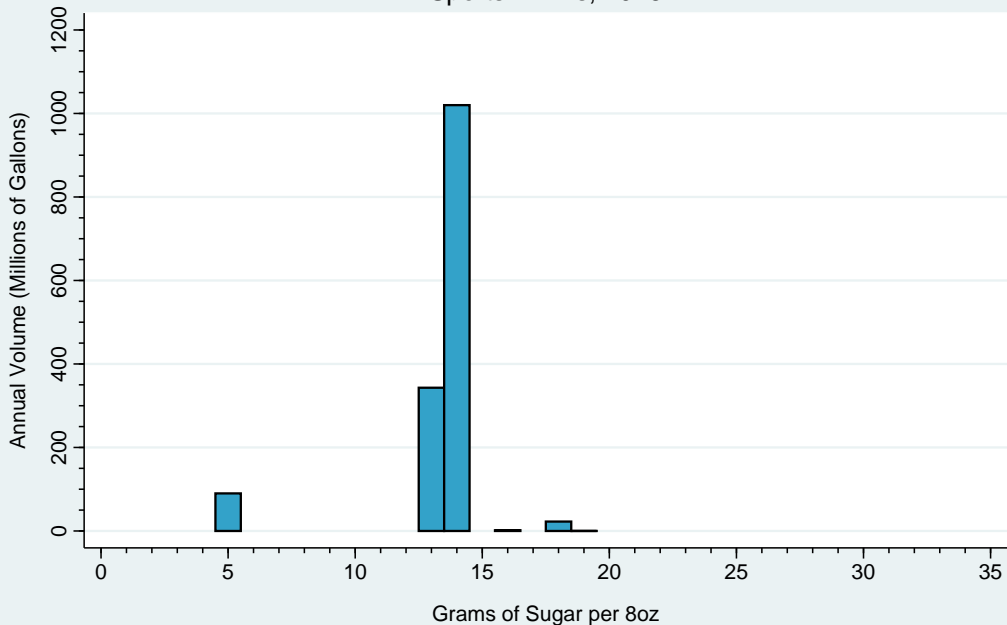

Sugary Drink Volume (Millions of Gallons) by Grams of Sugar per 8oz Sports Drinks, 2016