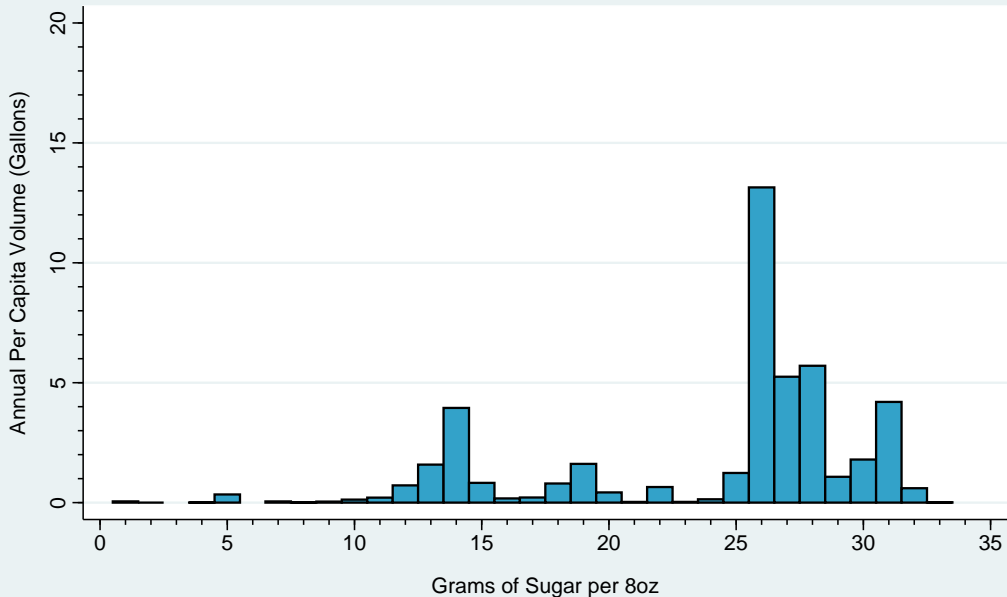

Per Capita Sugary Drink Volume (Gallons) by Grams of Sugar per 8oz North Carolina, 2015

Data Sources:
Sugary Drink Tax Revenue Calculator
Beverage Marketing Corporation