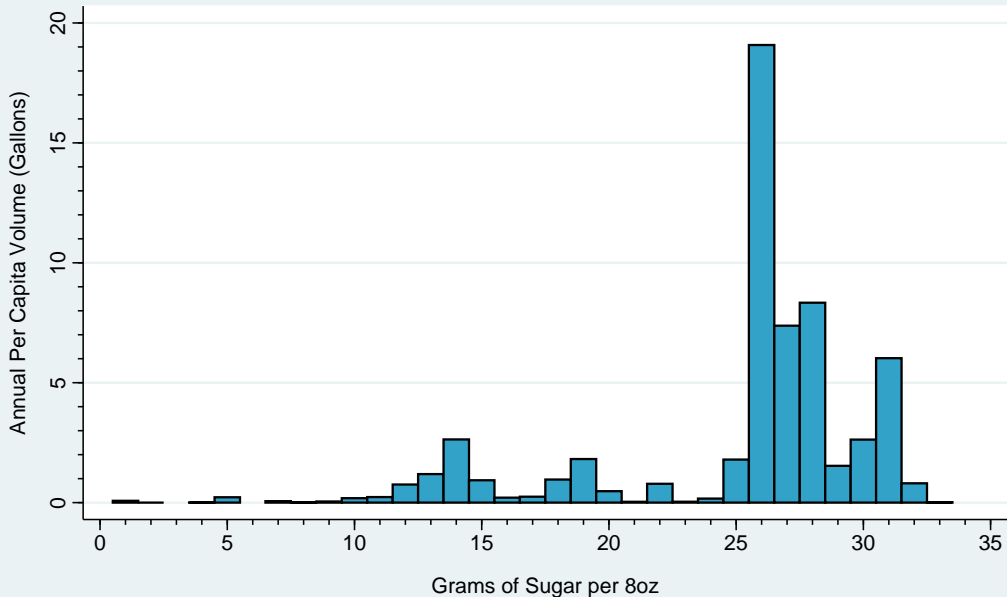

Per Capita Sugary Drink Volume (Gallons) by Grams of Sugar per 8oz Missouri, 2015

Data Sources:
Sugary Drink Tax Revenue Calculator
Beverage Marketing Corporation