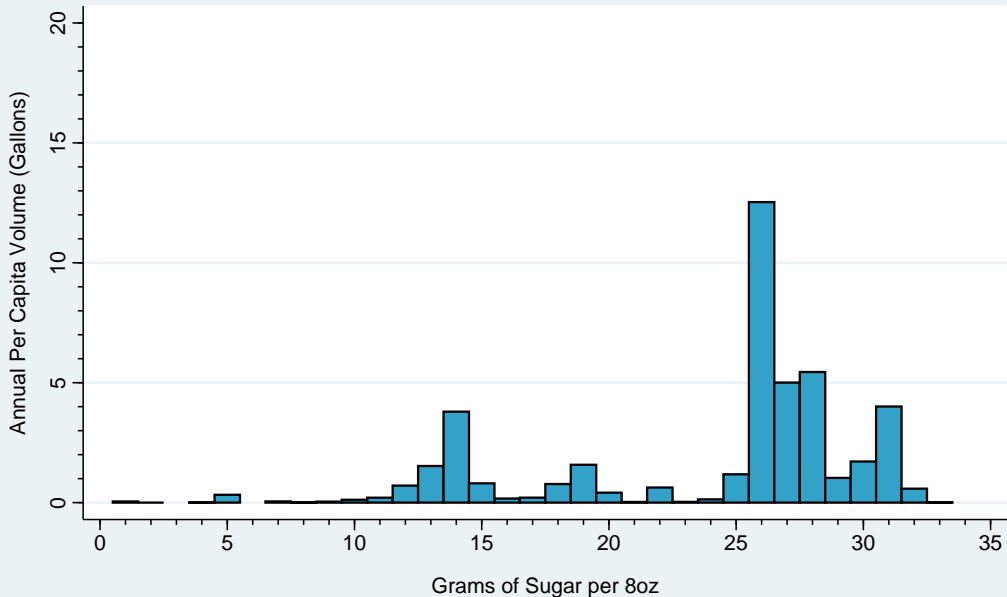

Per Capita Sugary Drink Volume (Gallons) by Grams of Sugar per 8oz Virginia, 2015

Data Sources:
Sugary Drink Tax Revenue Calculator
Beverage Marketing Corporation