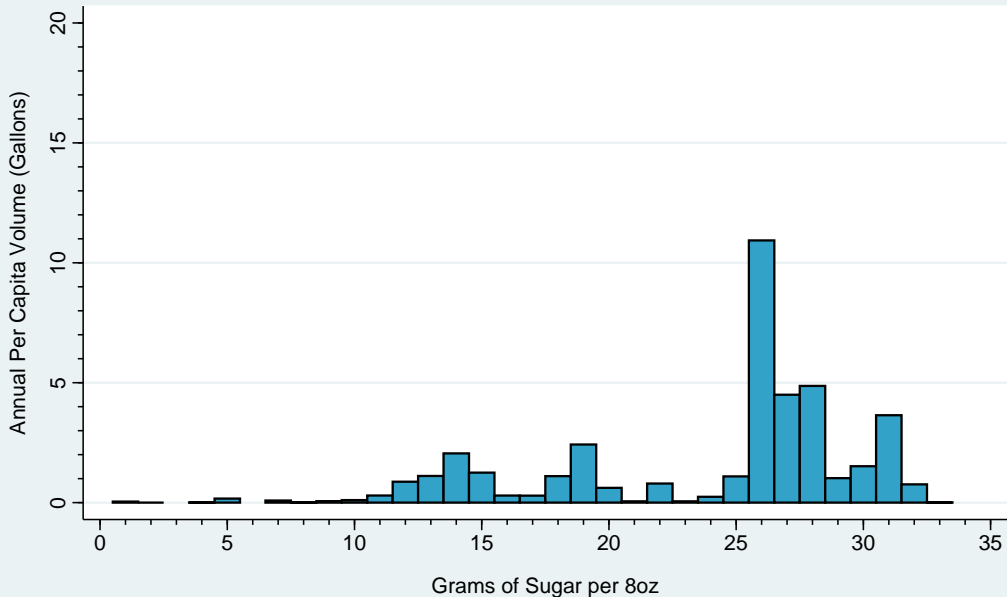

Per Capita Sugary Drink Volume (Gallons) by Grams of Sugar per 8oz Vermont, 2015

Data Sources:
Sugary Drink Tax Revenue Calculator
Beverage Marketing Corporation