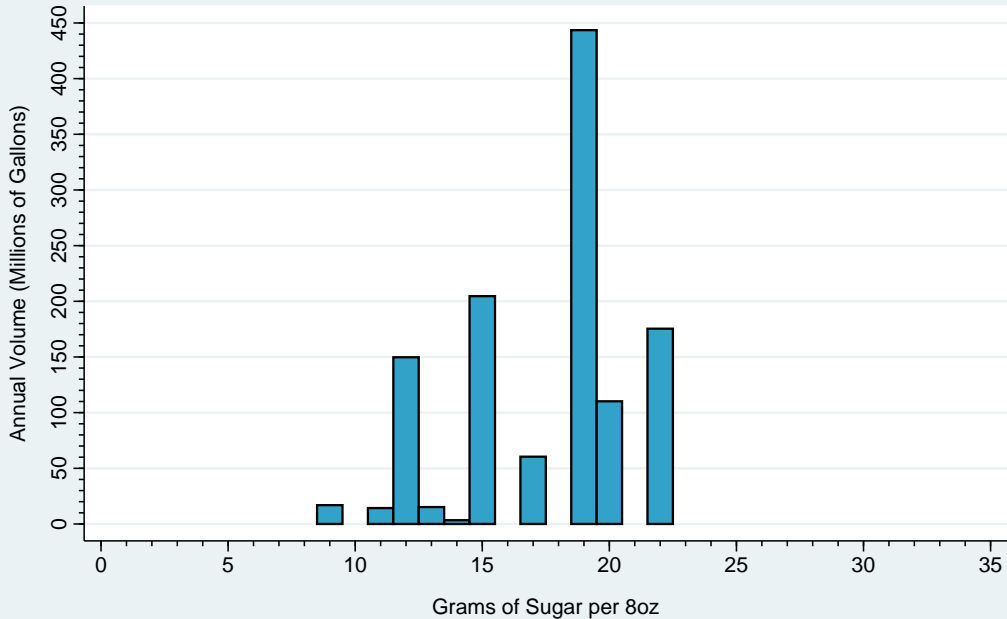

Sugary Drink Volume (Millions of Gallons) by Grams of Sugar per 8oz Tea Drinks, 2016