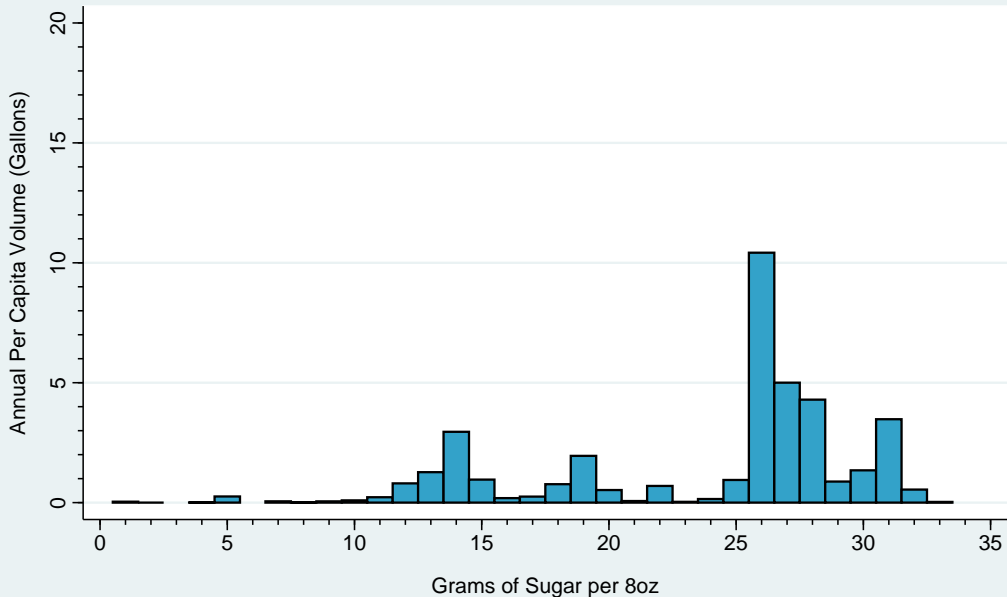

Per Capita Sugary Drink Volume (Gallons) by Grams of Sugar per 8oz Utah, 2015

Data Sources:
Sugary Drink Tax Revenue Calculator
Beverage Marketing Corporation