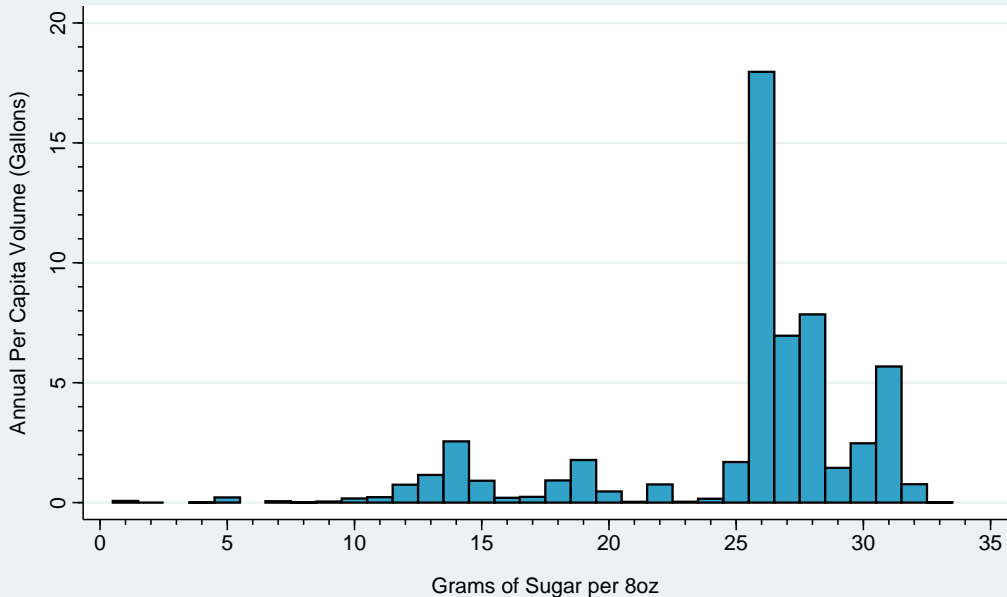

Per Capita Sugary Drink Volume (Gallons) by Grams of Sugar per 8oz Minnesota, 2015

Data Sources:
Sugary Drink Tax Revenue Calculator
Beverage Marketing Corporation