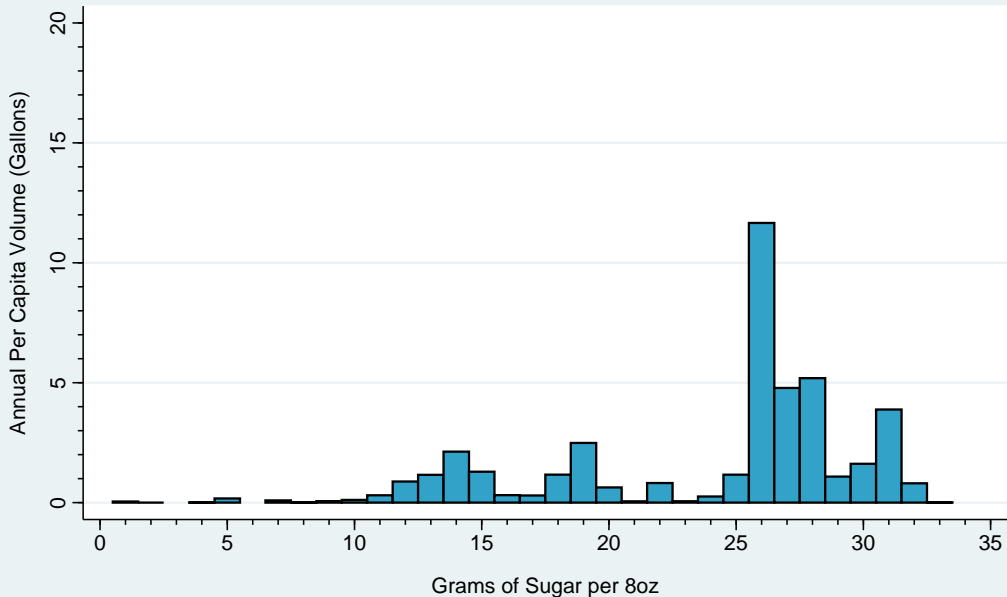

Per Capita Sugary Drink Volume (Gallons) by Grams of Sugar per 8oz Pennsylvania, 2015

Data Sources:
Sugary Drink Tax Revenue Calculator
Beverage Marketing Corporation