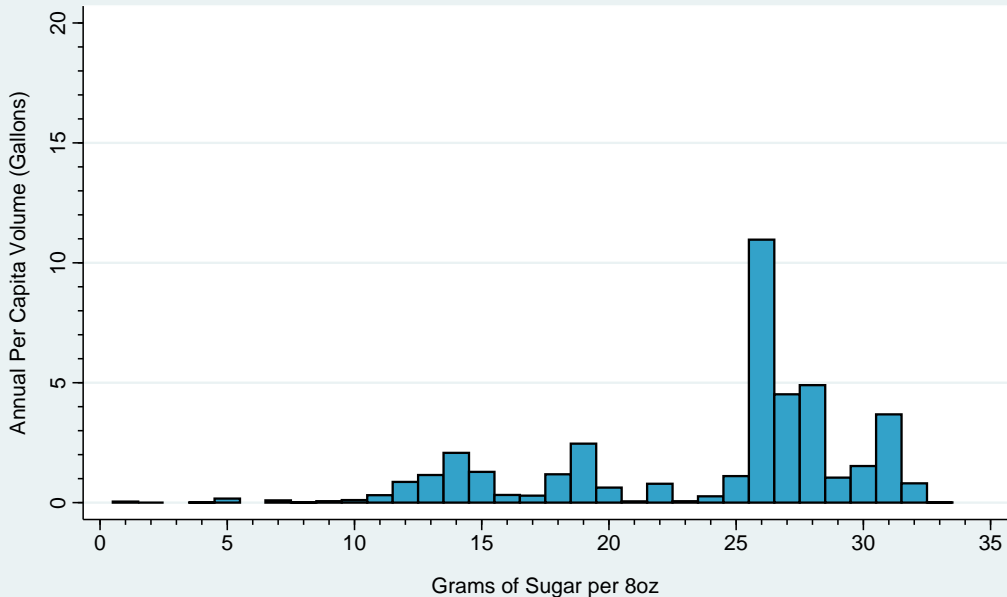

Per Capita Sugary Drink Volume (Gallons) by Grams of Sugar per 8oz Maryland, 2015

Data Sources:
Sugary Drink Tax Revenue Calculator
Beverage Marketing Corporation