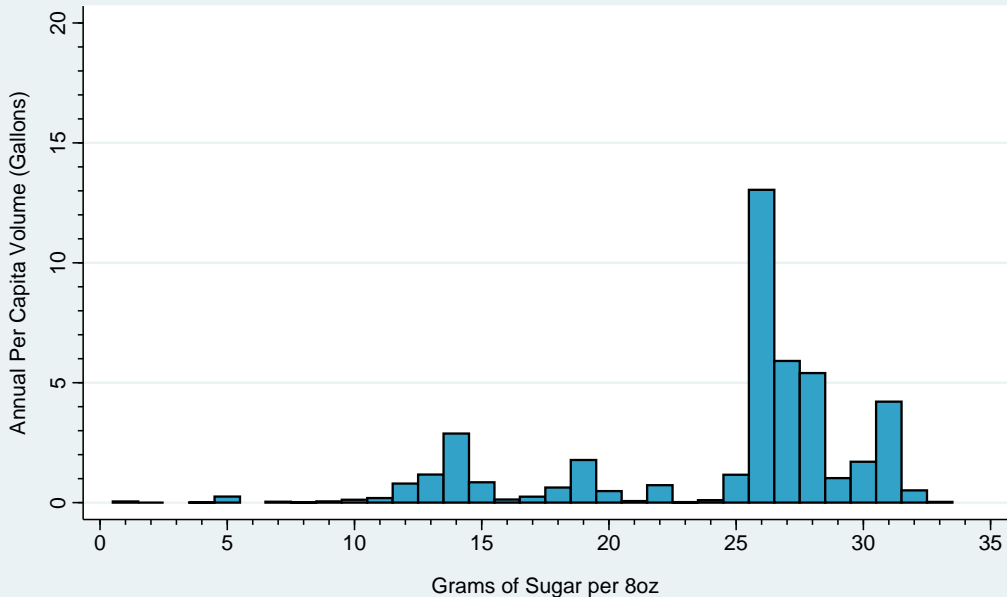

Per Capita Sugary Drink Volume (Gallons) by Grams of Sugar per 8oz New Mexico, 2015

Data Sources:
Sugary Drink Tax Revenue Calculator
Beverage Marketing Corporation