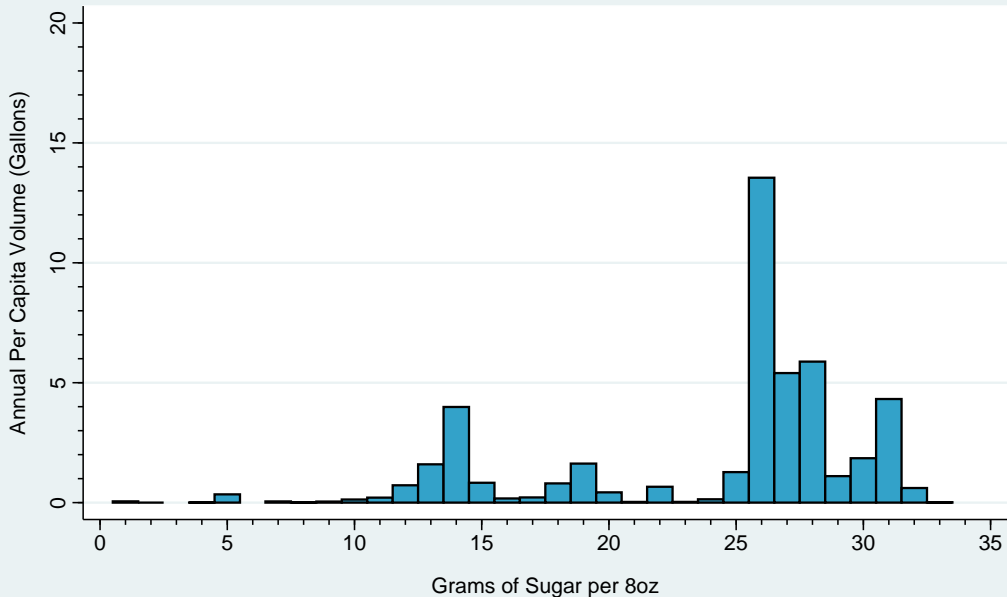

Per Capita Sugary Drink Volume (Gallons) by Grams of Sugar per 8oz Tennessee, 2015