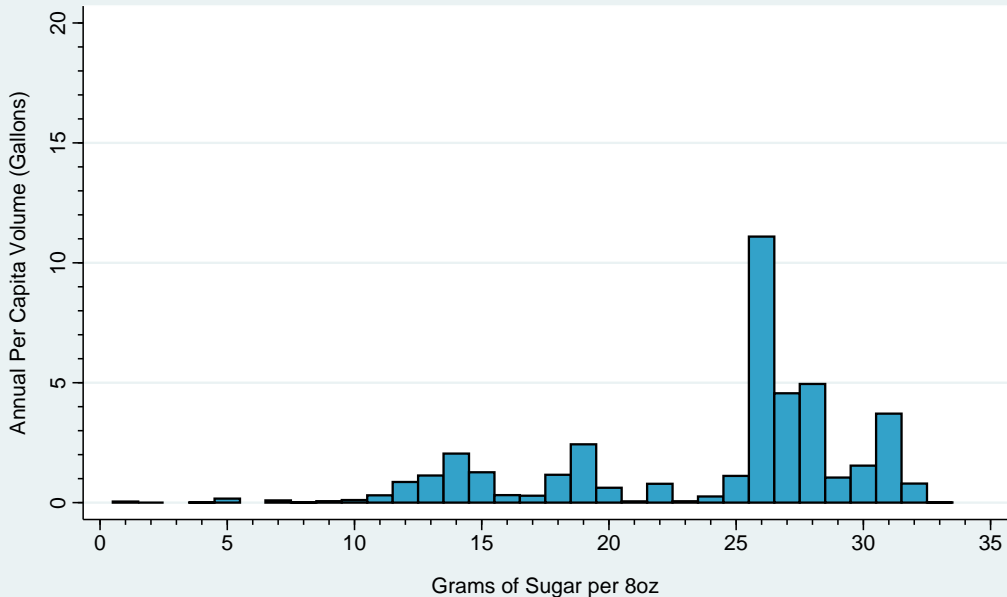

Per Capita Sugary Drink Volume (Gallons) by Grams of Sugar per 8oz New Jersey, 2015

Data Sources:
Sugary Drink Tax Revenue Calculator
Beverage Marketing Corporation