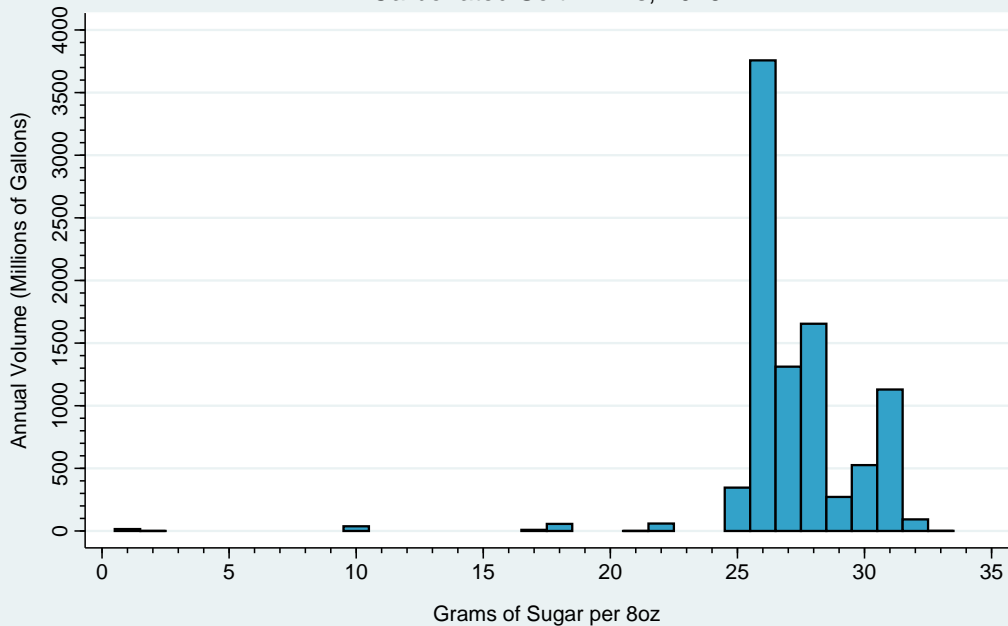

Sugary Drink Volume (Millions of Gallons) by Grams of Sugar per 8oz Carbonated Soft Drinks, 2016