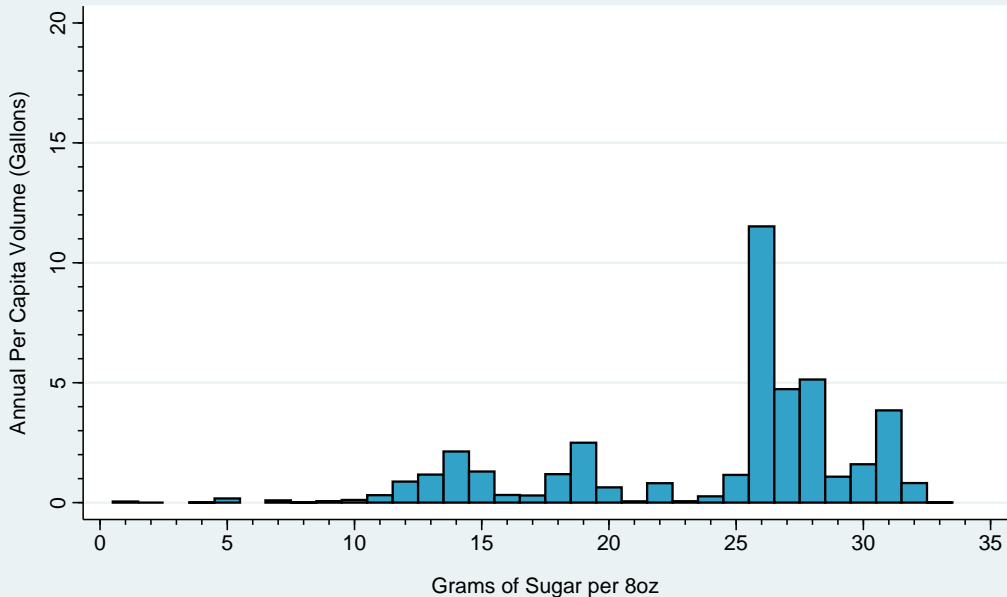

Per Capita Sugary Drink Volume (Gallons) by Grams of Sugar per 8oz Delaware, 2015

Data Sources:
Sugary Drink Tax Revenue Calculator
Beverage Marketing Corporation