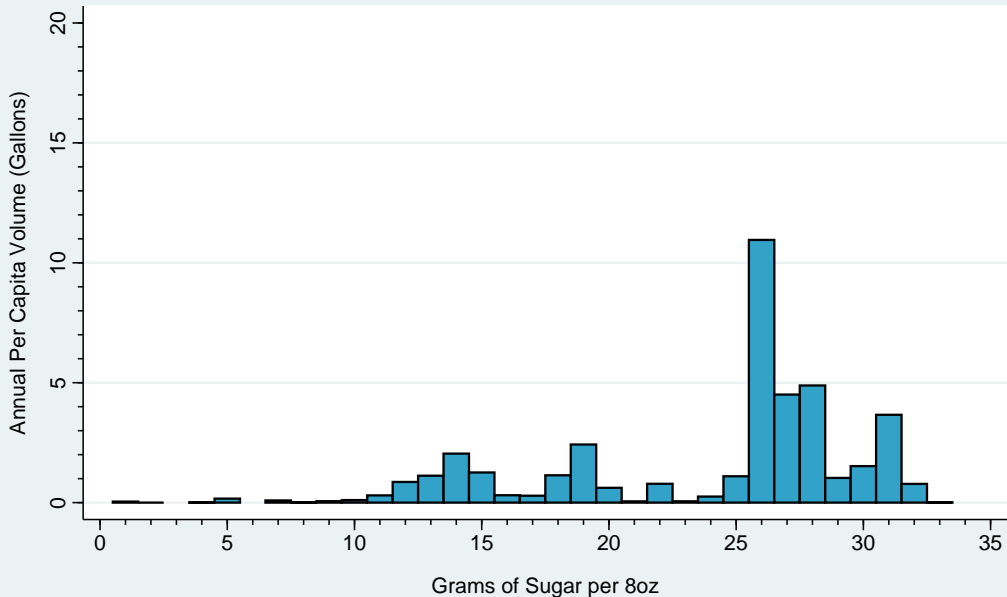

Per Capita Sugary Drink Volume (Gallons) by Grams of Sugar per 8oz Connecticut, 2015