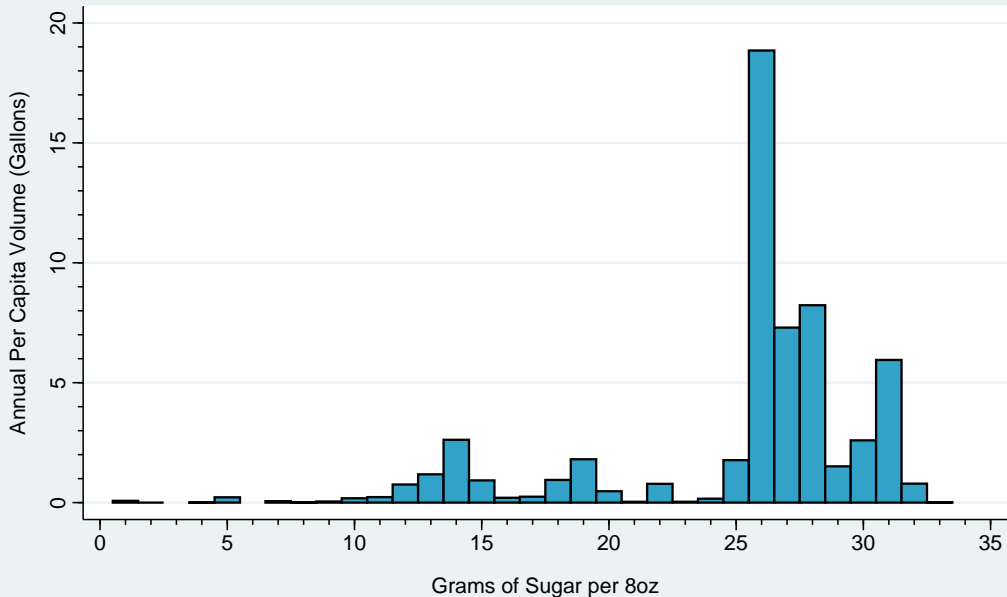

Per Capita Sugary Drink Volume (Gallons) by Grams of Sugar per 8oz South Dakota, 2015

Data Sources:
Sugary Drink Tax Revenue Calculator
Beverage Marketing Corporation