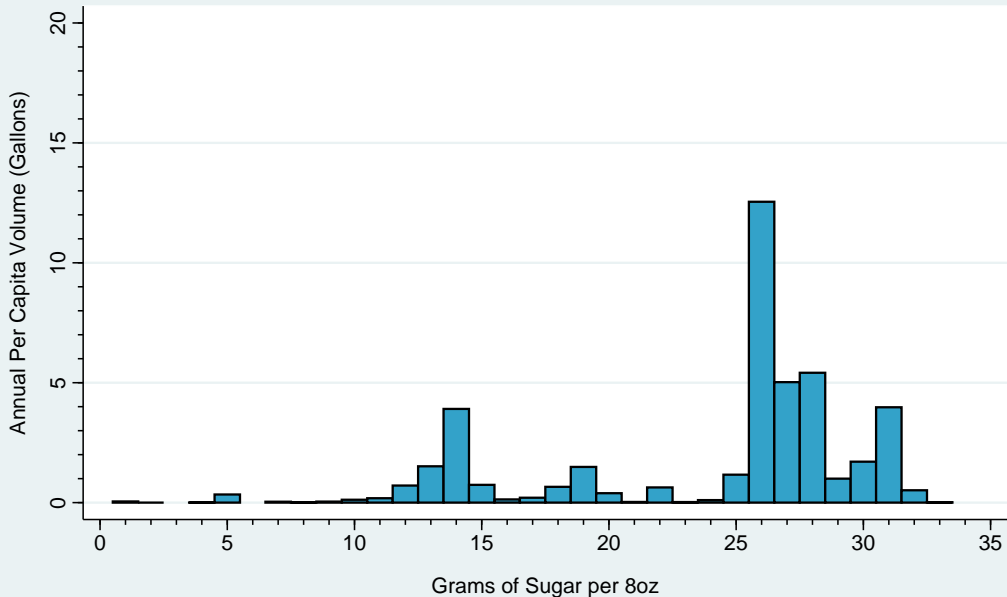

Per Capita Sugary Drink Volume (Gallons) by Grams of Sugar per 8oz Texas, 2015

Data Sources:
Sugary Drink Tax Revenue Calculator
Beverage Marketing Corporation