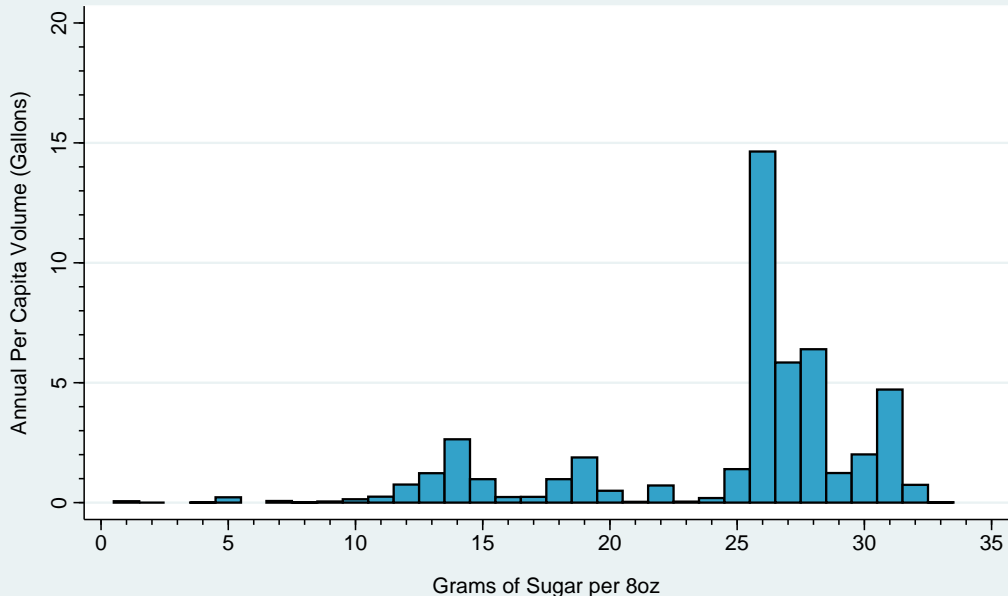

Per Capita Sugary Drink Volume (Gallons) by Grams of Sugar per 8oz Wisconsin, 2015

Data Sources:
Sugary Drink Tax Revenue Calculator
Beverage Marketing Corporation