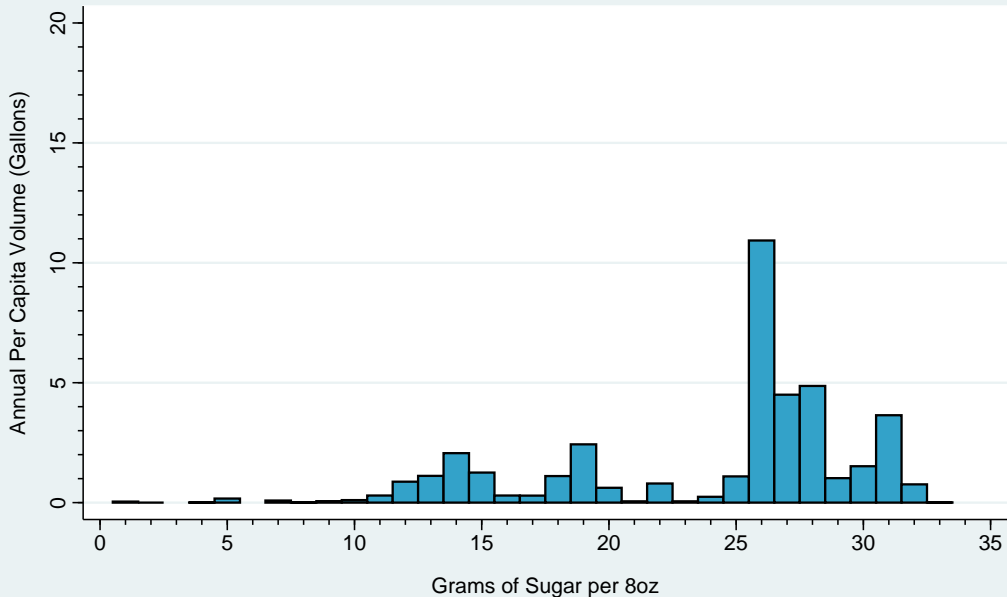

Per Capita Sugary Drink Volume (Gallons) by Grams of Sugar per 8oz New Hampshire, 2015

Data Sources:
Sugary Drink Tax Revenue Calculator
Beverage Marketing Corporation