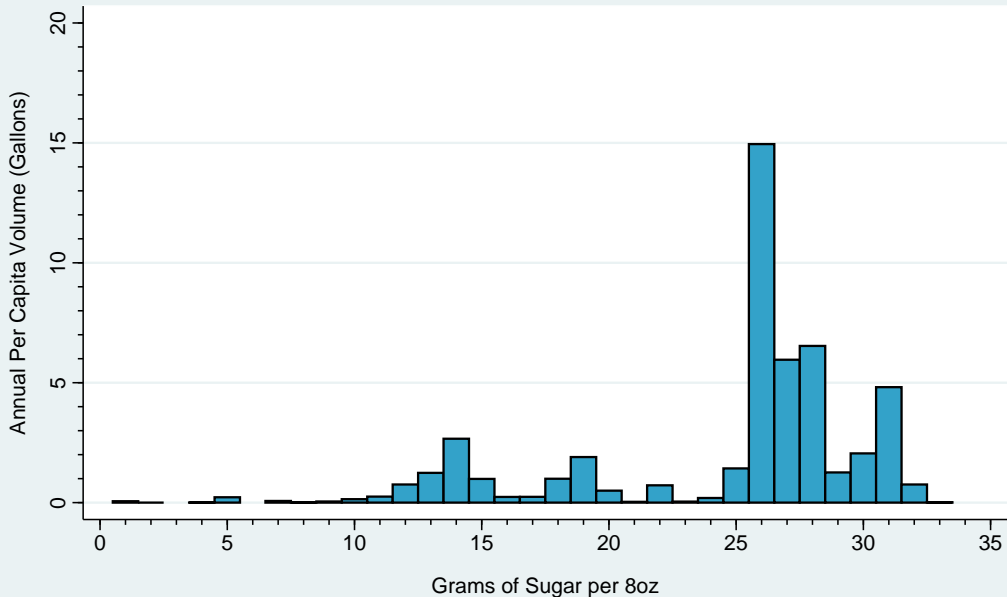

Per Capita Sugary Drink Volume (Gallons) by Grams of Sugar per 8oz Ohio, 2015

Data Sources:
Sugary Drink Tax Revenue Calculator
Beverage Marketing Corporation