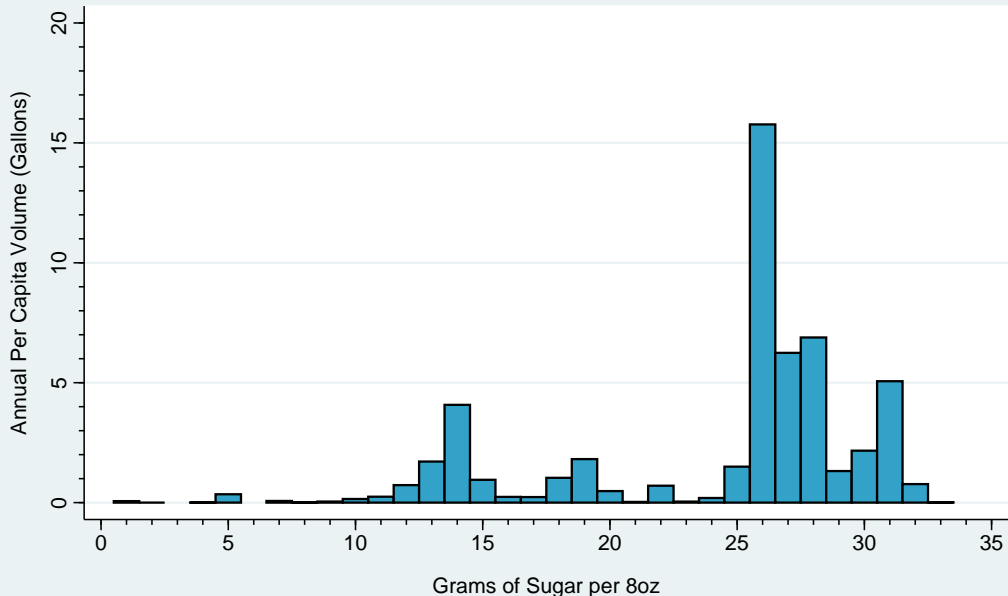

Per Capita Sugary Drink Volume (Gallons) by Grams of Sugar per 8oz West Virginia, 2015

Data Sources:
Sugary Drink Tax Revenue Calculator
Beverage Marketing Corporation