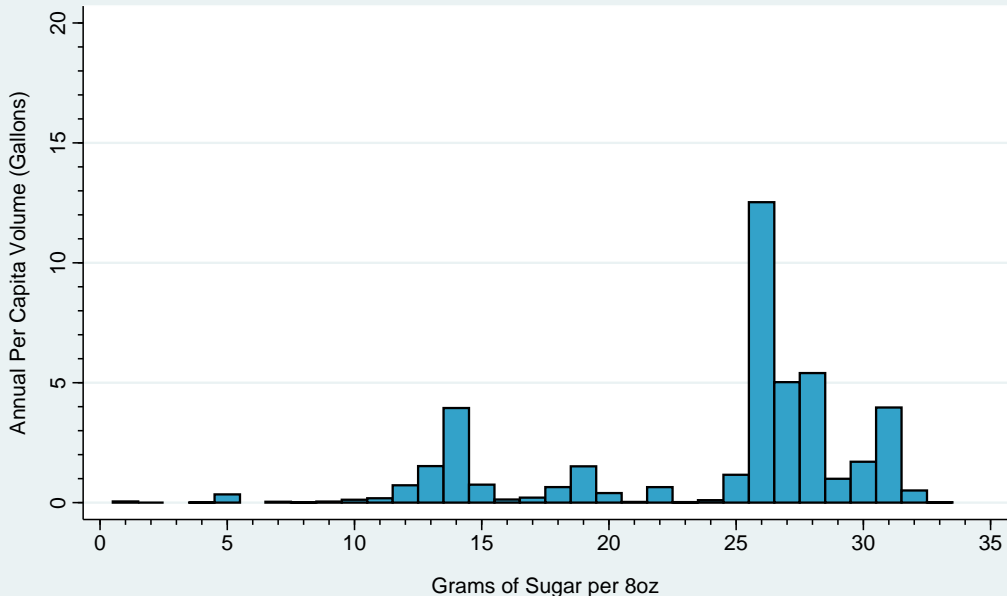

Per Capita Sugary Drink Volume (Gallons) by Grams of Sugar per 8oz Oklahoma, 2015

Data Sources:
Sugary Drink Tax Revenue Calculator
Beverage Marketing Corporation