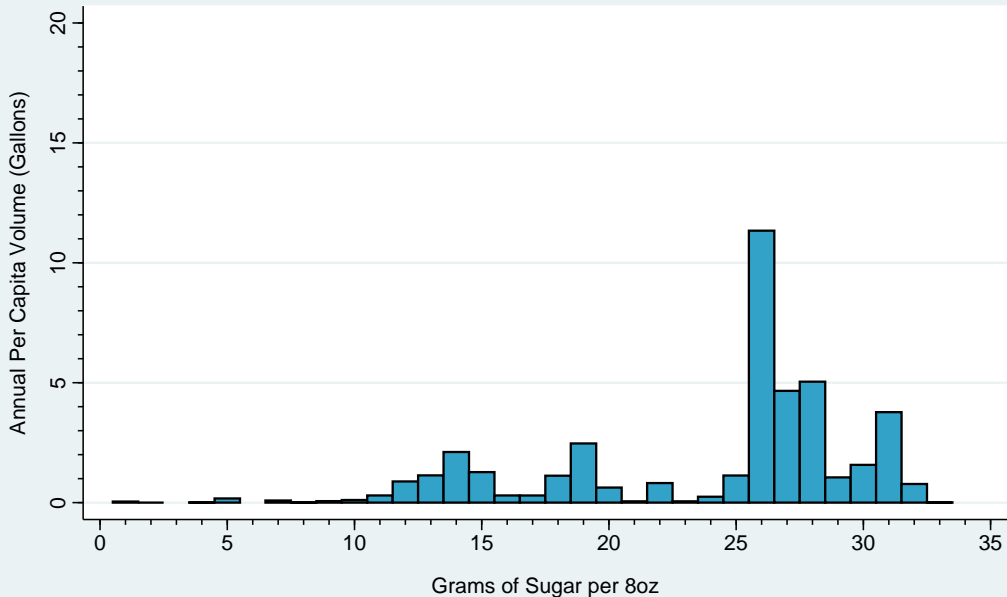

Per Capita Sugary Drink Volume (Gallons) by Grams of Sugar per 8oz Maine, 2015

Data Sources:
Sugary Drink Tax Revenue Calculator
Beverage Marketing Corporation