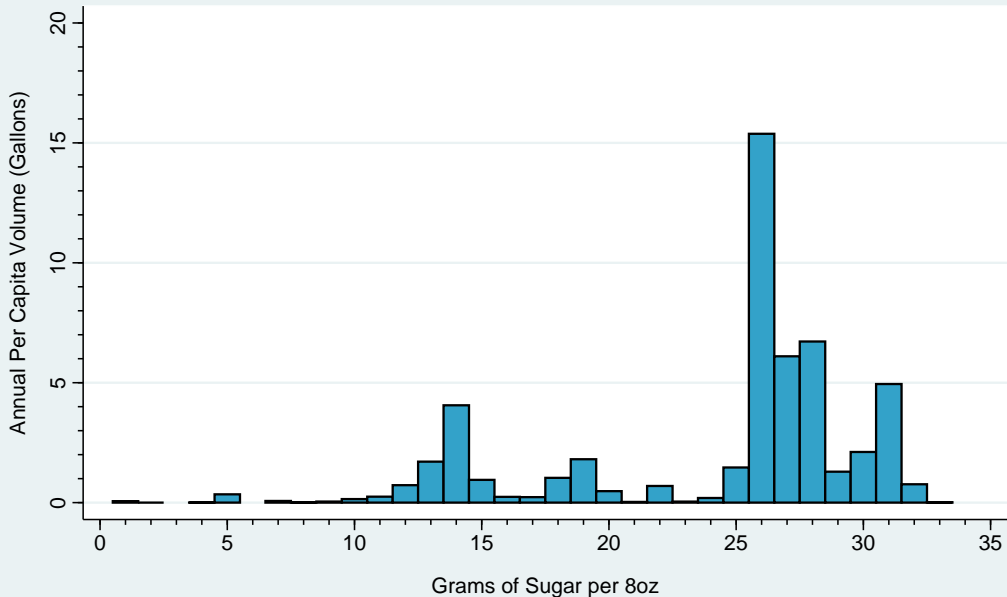

Per Capita Sugary Drink Volume (Gallons) by Grams of Sugar per 8oz Kentucky, 2015

Data Sources:
Sugary Drink Tax Revenue Calculator
Beverage Marketing Corporation