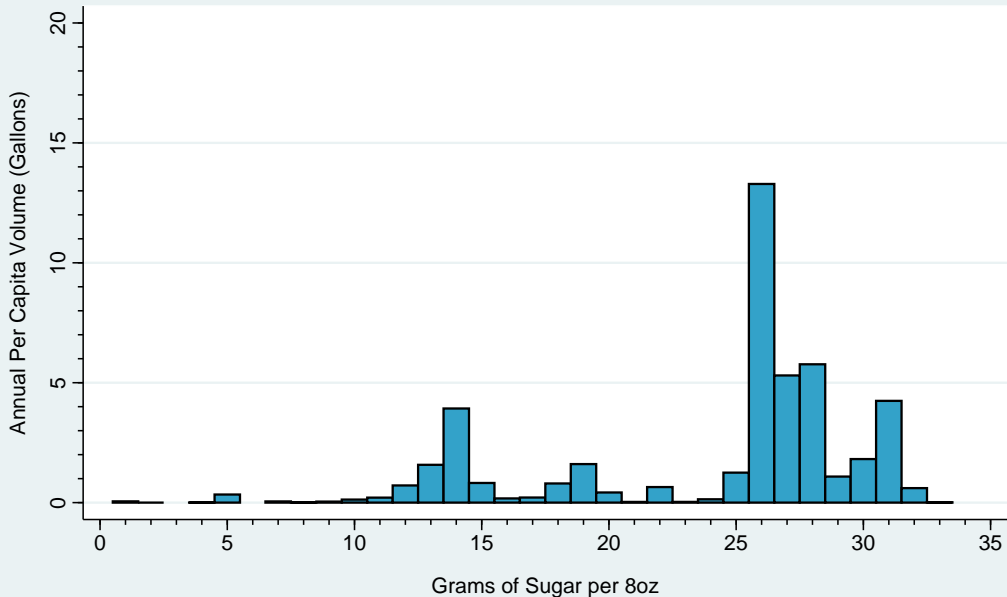

Per Capita Sugary Drink Volume (Gallons) by Grams of Sugar per 8oz Florida, 2015

Data Sources:
Sugary Drink Tax Revenue Calculator
Beverage Marketing Corporation