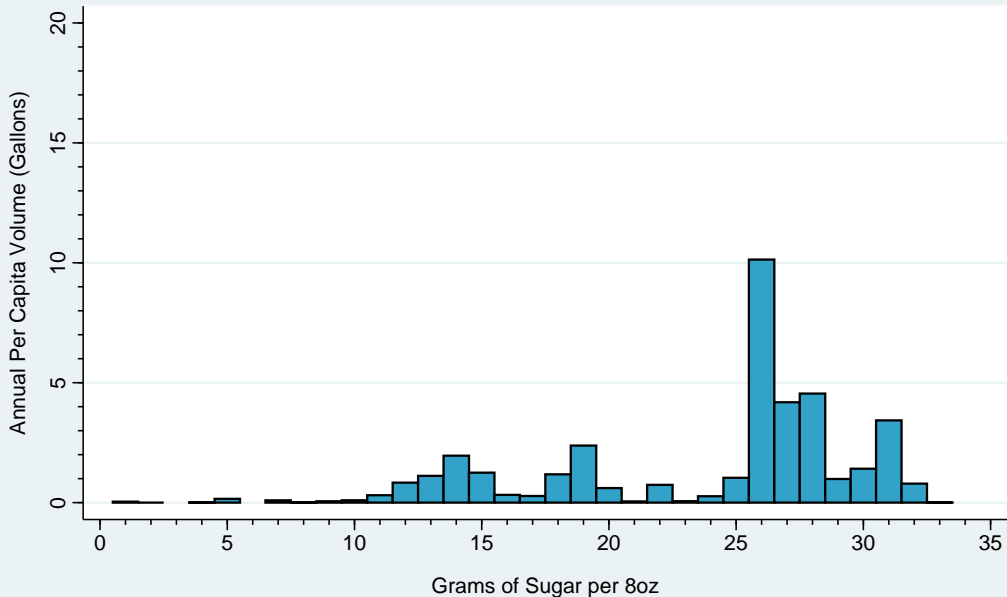

Per Capita Sugary Drink Volume (Gallons) by Grams of Sugar per 8oz District of Columbia, 2015

Data Sources:
Sugary Drink Tax Revenue Calculator
Beverage Marketing Corporation