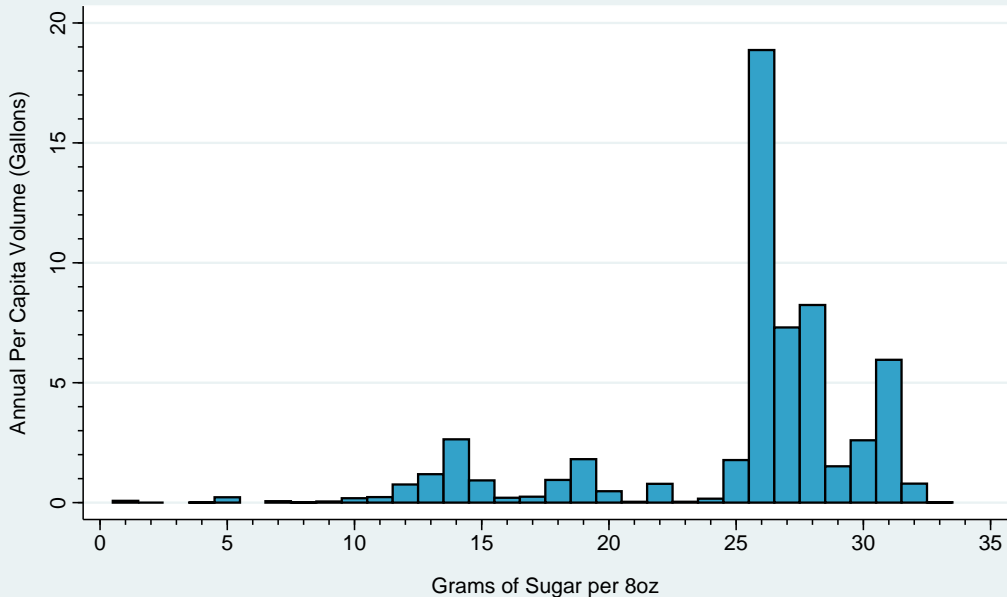

Per Capita Sugary Drink Volume (Gallons) by Grams of Sugar per 8oz Iowa, 2015

Data Sources:
Sugary Drink Tax Revenue Calculator
Beverage Marketing Corporation