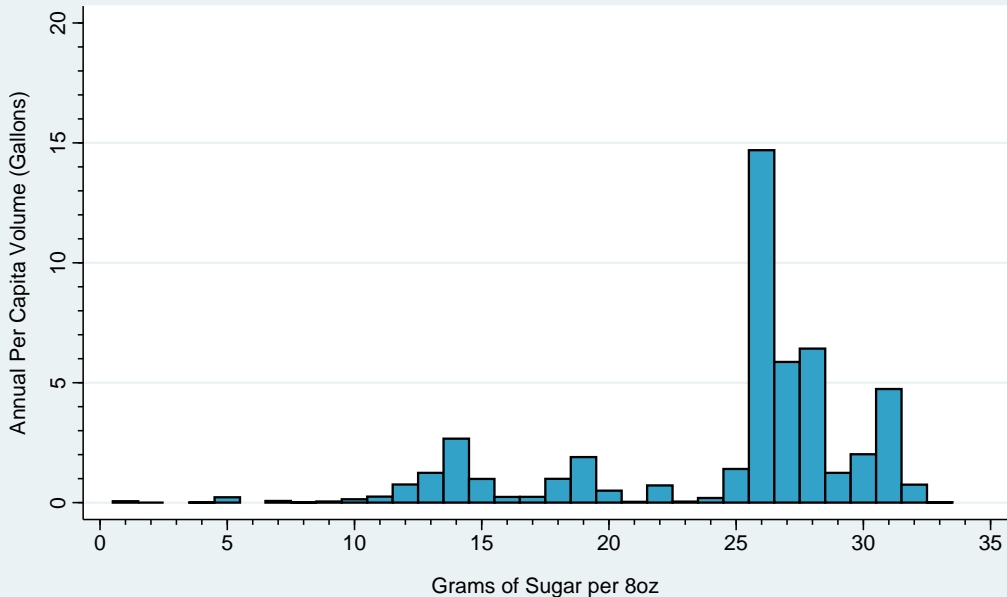

Per Capita Sugary Drink Volume (Gallons) by Grams of Sugar per 8oz Michigan, 2015

Data Sources:
Sugary Drink Tax Revenue Calculator
Beverage Marketing Corporation