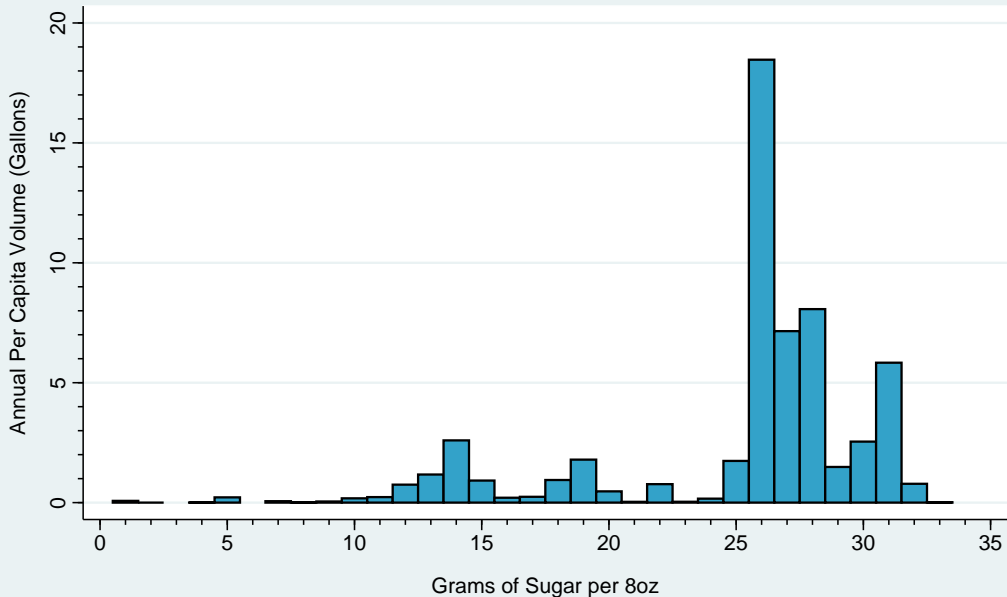

Per Capita Sugary Drink Volume (Gallons) by Grams of Sugar per 8oz Kansas, 2015

Data Sources:
Sugary Drink Tax Revenue Calculator
Beverage Marketing Corporation