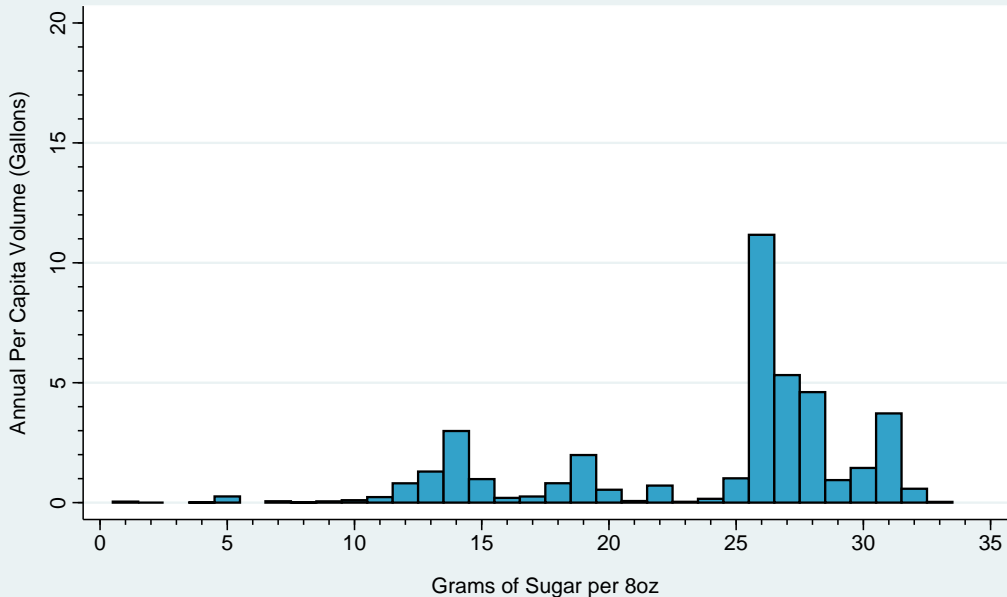

Per Capita Sugary Drink Volume (Gallons) by Grams of Sugar per 8oz Nevada, 2015

Data Sources:
Sugary Drink Tax Revenue Calculator
Beverage Marketing Corporation