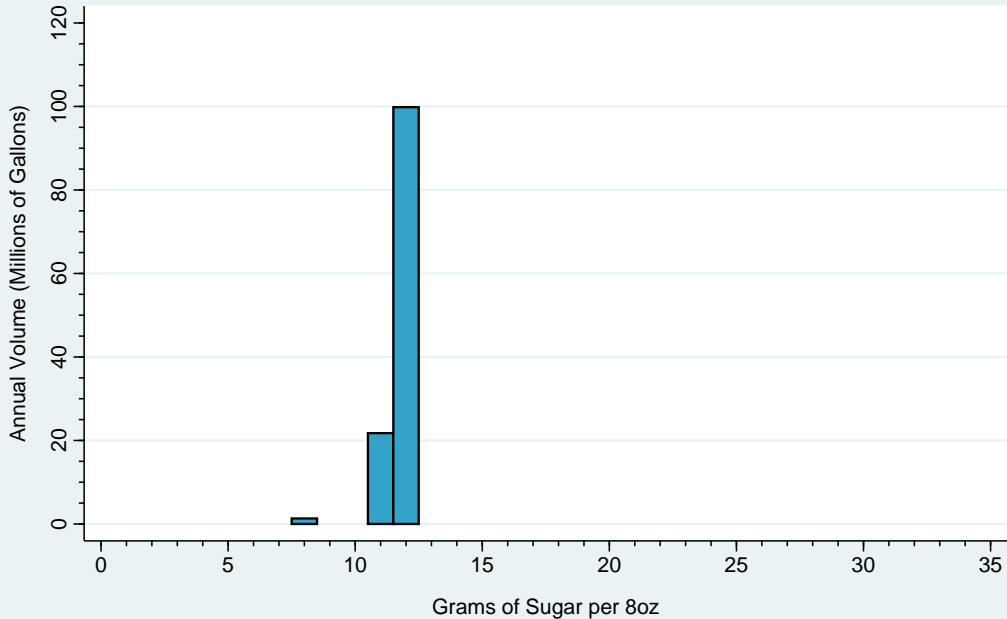

Sugary Drink Volume (Millions of Gallons) by Grams of Sugar per 8oz Value-added Water, 2016