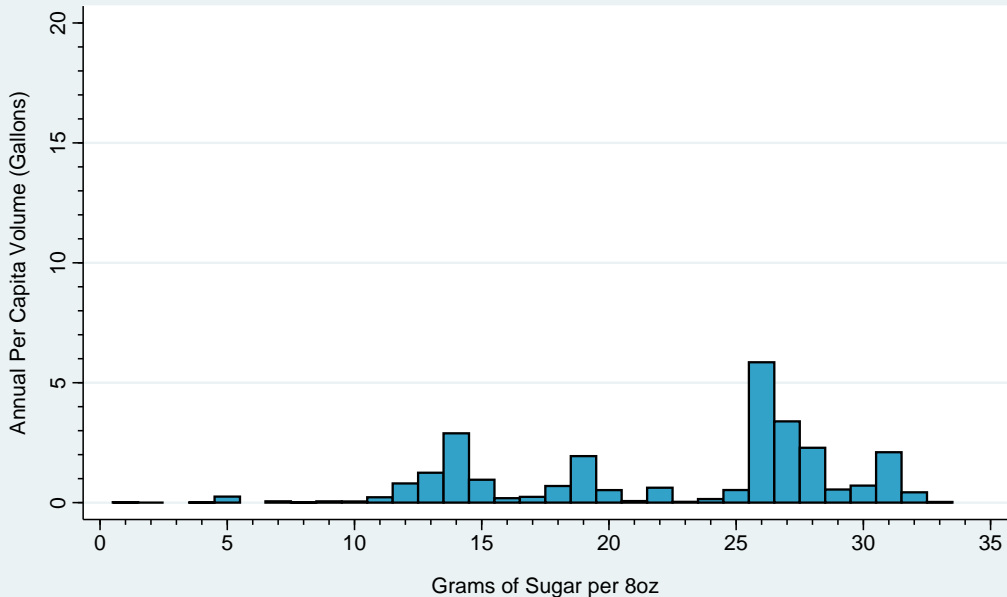

Per Capita Sugary Drink Volume (Gallons) by Grams of Sugar per 8oz Oregon, 2015

Data Sources:
Sugary Drink Tax Revenue Calculator
Beverage Marketing Corporation