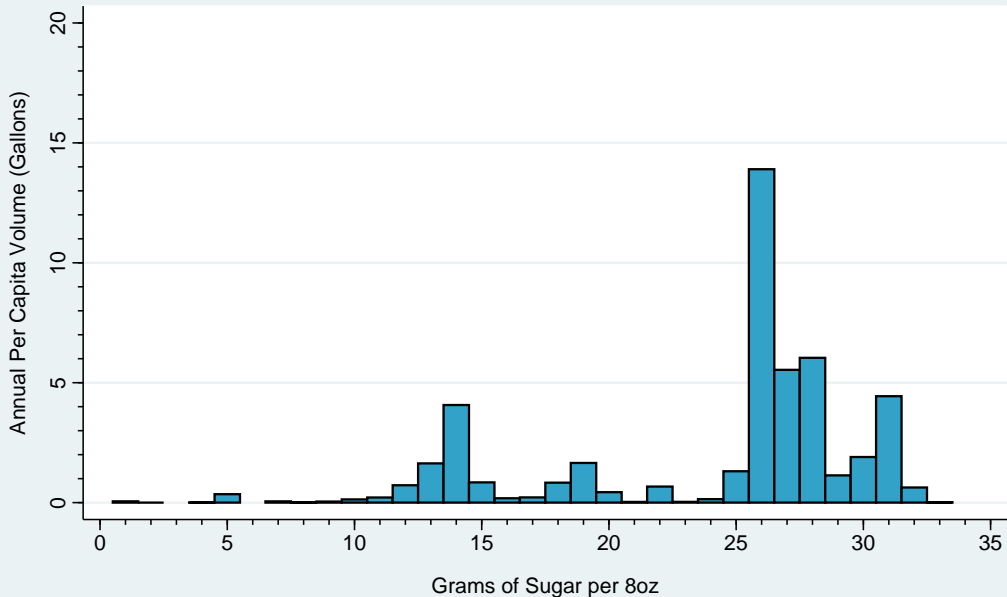

Per Capita Sugary Drink Volume (Gallons) by Grams of Sugar per 8oz Louisiana, 2015

Data Sources:
Sugary Drink Tax Revenue Calculator
Beverage Marketing Corporation