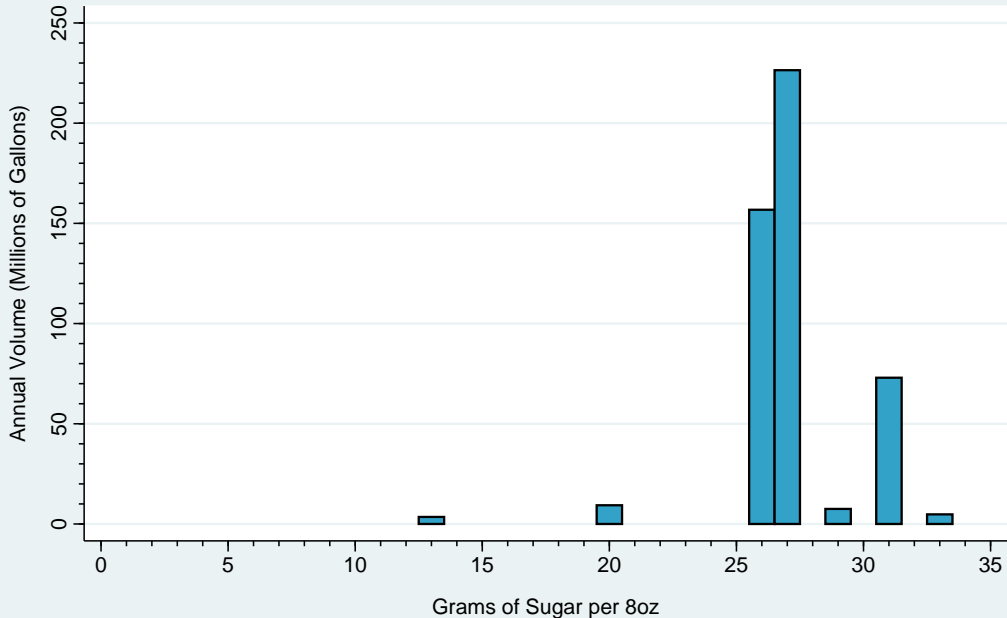

Sugary Drink Volume (Millions of Gallons) by Grams of Sugar per 8oz Energy Drinks, 2016