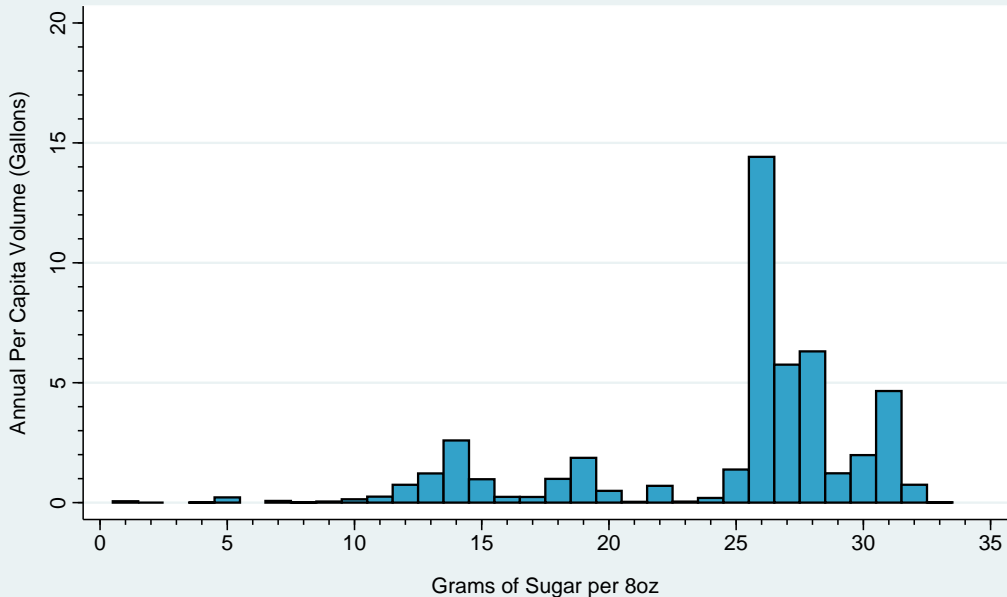

Per Capita Sugary Drink Volume (Gallons) by Grams of Sugar per 8oz Illinois, 2015

Data Sources:
Sugary Drink Tax Revenue Calculator
Beverage Marketing Corporation