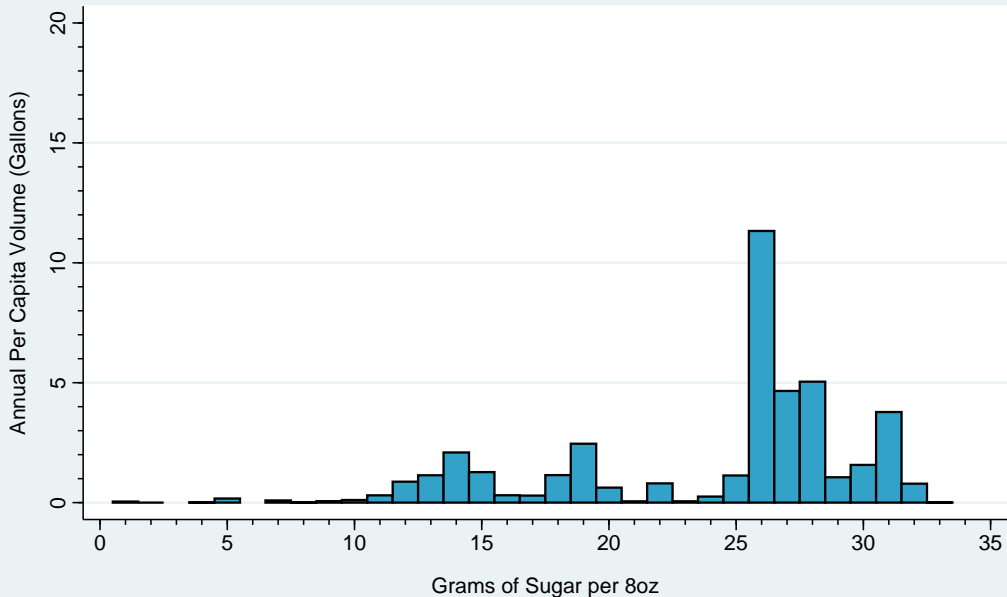

Per Capita Sugary Drink Volume (Gallons) by Grams of Sugar per 8oz Rhode Island, 2015

Data Sources:
Sugary Drink Tax Revenue Calculator
Beverage Marketing Corporation