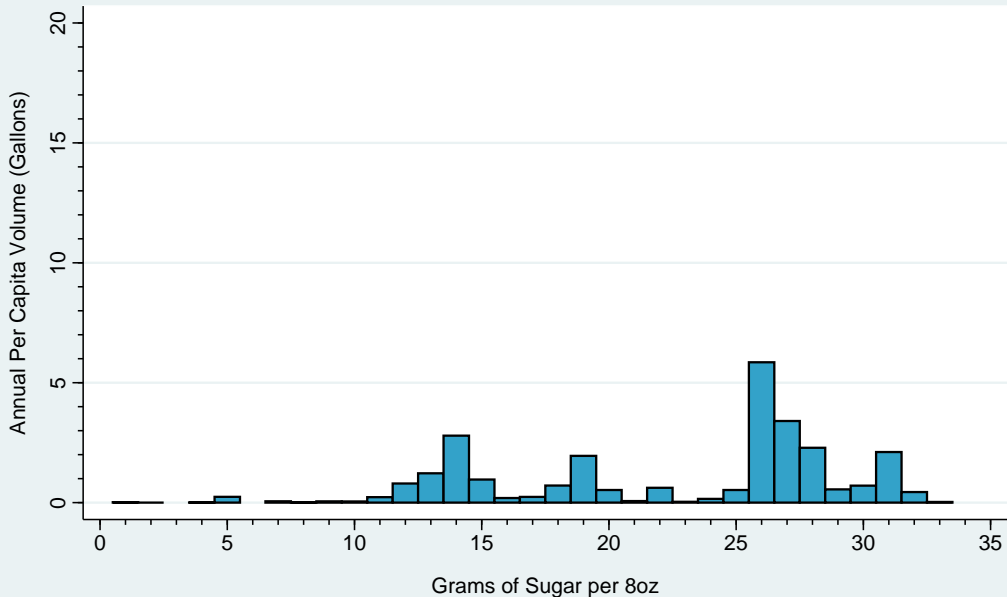

Per Capita Sugary Drink Volume (Gallons) by Grams of Sugar per 8oz Hawaii, 2015

Data Sources:
Sugary Drink Tax Revenue Calculator
Beverage Marketing Corporation